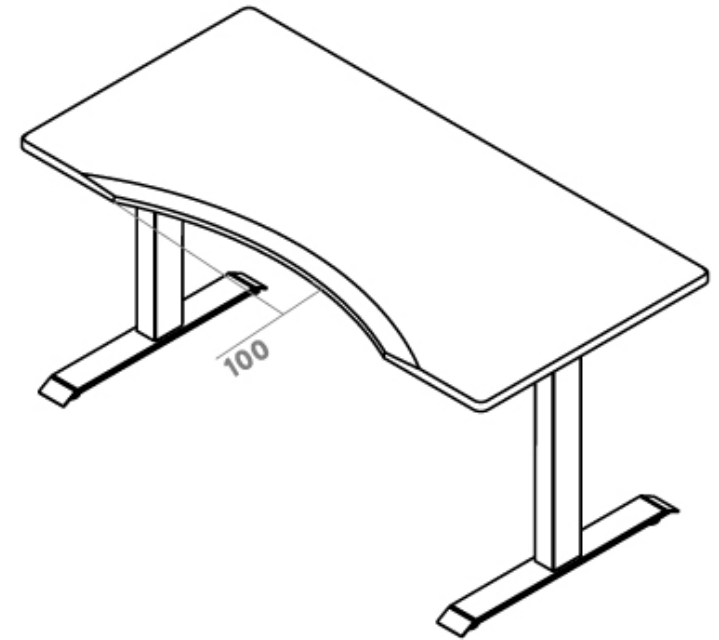

DESKY

Desky Zero Ergo Edge Office Desk Specification Sheet

SIDE VIEW

FRONT VIEW

Specifications

Height 67.5mm (without desktop), adjustable stud

Gross Weight 36kg

Recommended Desktop 1100 - 2400mm Length

Base Width Suits desks 1080 - 1900mm

Weight Capacity 140kg

Cable Management Integrated cable channel recommended