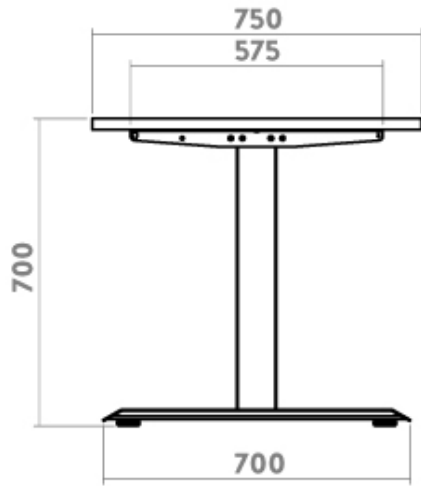

DESKY

Desky Zero Ergo Edge Office Desk Specification Sheet

SIDE VIEW

FRONT VIEW

Specifications

Height 67.5mm (without desktop), adjustable stud

Gross Weight 36kg

Recommended Desktop 1100 - 2400mm Length

Base Width Suits desks 1080 - 1900mm

Weight Capacity 140kg

Cable Management Integrated cable channel recommended