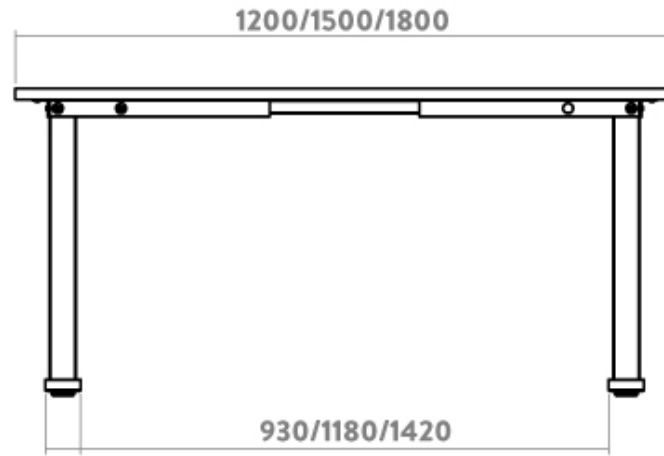

DESKY

Desky Zero Ergo Edge Office Desk Specification Sheet

SIDE VIEW

FRONT VIEW

Specifications

Height 67.5mm (without desktop), adjustable stud

Gross Weight 36kg

Recommended Desktop 1100 - 2400mm Length

Base Width Suits desks 1080 - 1900mm

Weight Capacity 140kg

Cable Management Integrated cable channel recommended