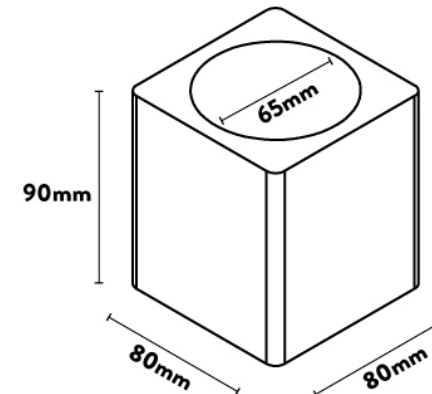

DESKY

Desky Wooden Desk Accessories Specification Sheet

Large Tray

Pen Tray

Coaster

Phone / Speaker Holder

Pen Holder

Specifications

Dimensions Large Tray: 220x160x25mm, Pen Tray:
190x96x10mm, Coaster: 100x100x10mm,
Phone/Speaker Holder: 97x46x80mm, Pen
Holder: 80x80x90mm