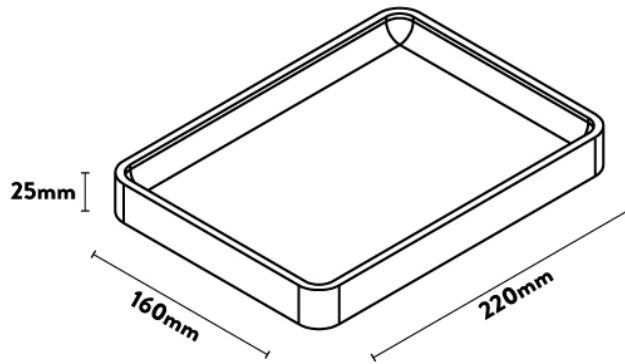

DESKY

Desky Wooden Desk Accessories Specification Sheet

Large Tray

Pen Tray

Coaster

Phone / Speaker Holder

Pen Holder

Specifications

Dimensions Large Tray: 220x160x25mm, Pen Tray:
190x96x10mm, Coaster: 100x100x10mm,
Phone/Speaker Holder: 97x46x80mm, Pen
Holder: 80x80x90mm