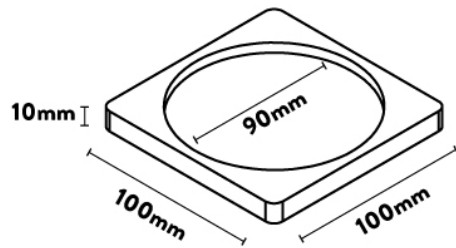

DESKY

Desky Wooden Desk Accessories Specification Sheet

Large Tray

Pen Tray

Coaster

Phone / Speaker Holder

Pen Holder

Specifications

Dimensions Large Tray: 220x160x25mm, Pen Tray:
190x96x10mm, Coaster: 100x100x10mm,
Phone/Speaker Holder: 97x46x80mm, Pen
Holder: 80x80x90mm