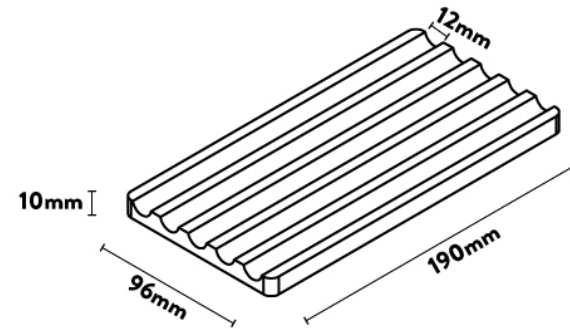

DESKY

Desky Wooden Desk Accessories Specification Sheet

Large Tray

Pen Tray

Coaster

Phone / Speaker Holder

Pen Holder

Specifications

Dimensions Large Tray: 220x160x25mm, Pen Tray:
190x96x10mm, Coaster: 100x100x10mm,
Phone/Speaker Holder: 97x46x80mm, Pen
Holder: 80x80x90mm