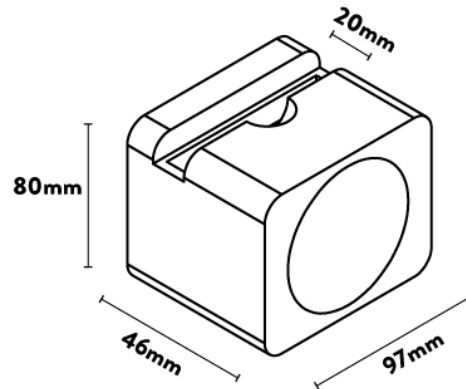

DESKY

Desky Wooden Desk Accessories Specification Sheet

Large Tray

Pen Tray

Coaster

Phone / Speaker Holder

Pen Holder

Specifications

Dimensions Large Tray: 220x160x25mm, Pen Tray:
190x96x10mm, Coaster: 100x100x10mm,
Phone/Speaker Holder: 97x46x80mm, Pen
Holder: 80x80x90mm