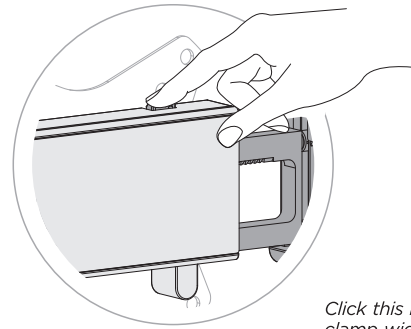

### Instruction Manual

ITEM	DESCRIPTION	QUANTITY	ITEM	DESCRIPTION	QUANTITY
A	 clamp	1	B	 M4x8	2
			C	 D5	2

1

**2**

**Clamp Width: 115~200mm**

*Click this button to extend the clamp width to suit your needs.*