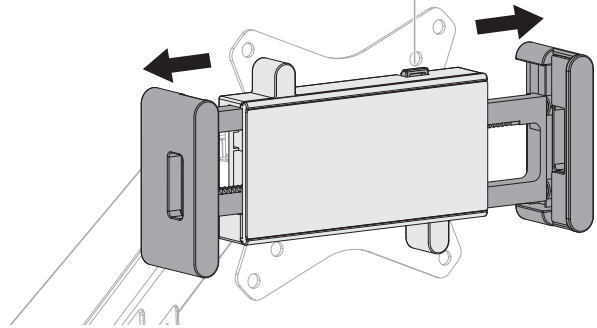

### Instruction Manual

ITEM	DESCRIPTION	QUANTITY	ITEM	DESCRIPTION	QUANTITY
A	 clamp	1	B	 M4x8	2
			C	 D5	2

1

**2**

**Clamp Width: 115~200mm**

*Click this button to extend the clamp width to suit your needs.*

**Clamp Width: 200~265mm**