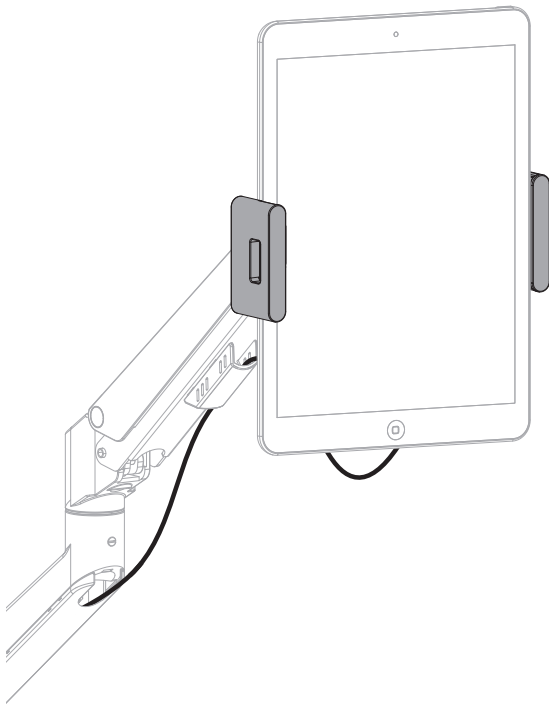

### Instruction Manual

ITEM	DESCRIPTION	QUANTITY	ITEM	DESCRIPTION	QUANTITY
A	 clamp	1	B	 M4x8	2
			C	 D5	2

1

**2**

**Clamp Width: 115~200mm**

*Click this button to extend the clamp width to suit your needs.*

**Clamp Width: 200~265mm**