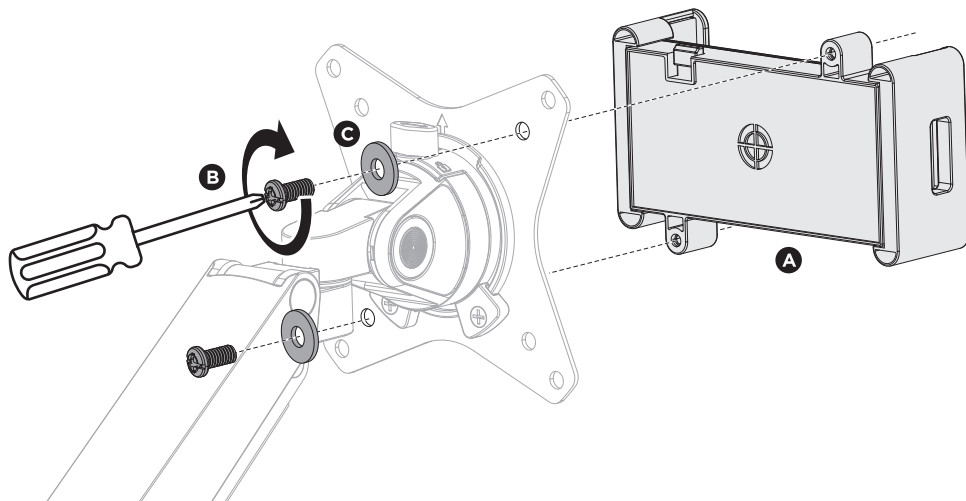

## Universal VESA Tablet Mount

### Instruction Manual

ITEM	DESCRIPTION	QUANTITY	ITEM	DESCRIPTION	QUANTITY
A	 clamp	1	B	 M4x8	2
			C	 D5	2

1

**2**

**Clamp Width: 115~200mm**

*Click this button to extend the clamp width to suit your needs.*

**Clamp Width: 200~265mm**