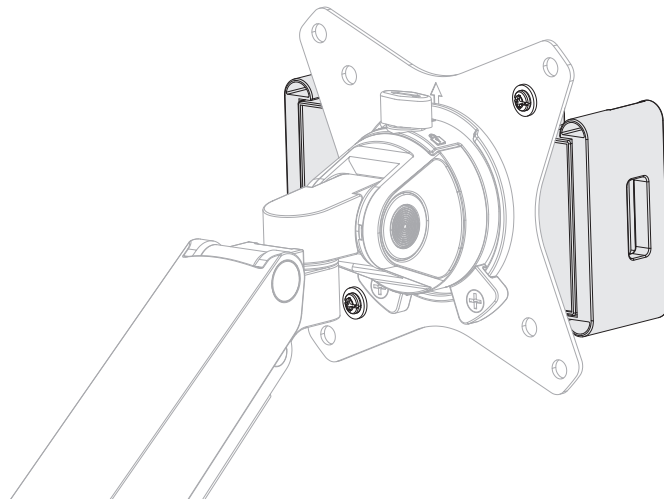

# DESKY

## Universal VESA Tablet Mount

### Instruction Manual

ITEM	DESCRIPTION	QUANTITY	ITEM	DESCRIPTION	QUANTITY
A	 clamp	1	B	 M4x8	2
			C	 D5	2

1

**2**

**Clamp Width: 115~200mm**

*Click this button to extend the clamp width to suit your needs.*

**Clamp Width: 200~265mm**