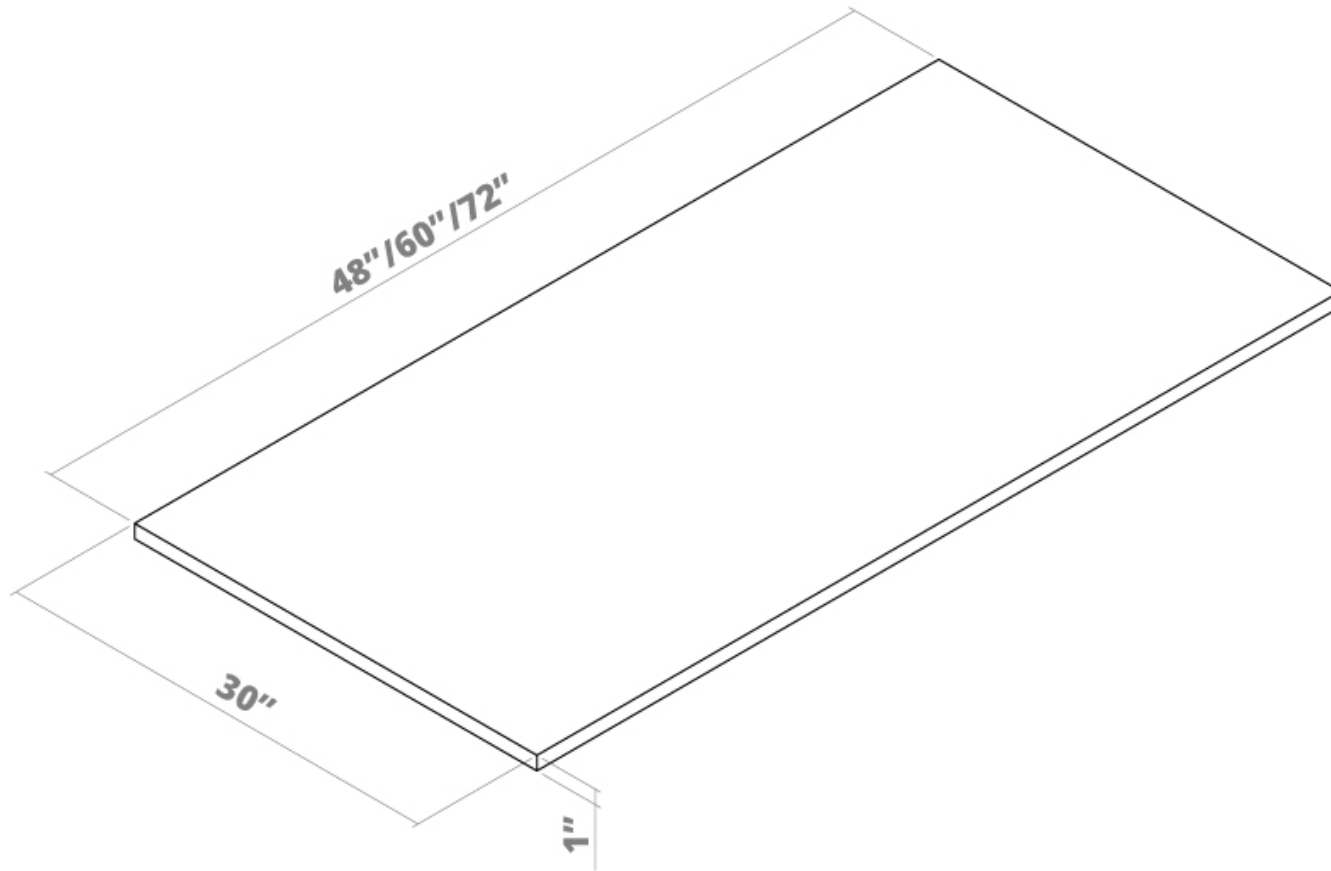

DESKY

Desky Softwood Desktops Specification Sheet

Acacia

American Rustic Pine

Specifications

Core Material	Acacia, Pine
Finish	Clear Polyurethane Hard Wearing Finish
Colours	Acacia, Rustic American Pine - Walnut Stain

Standard Sizes	48x30\", 60x30\", 72x30\"
Desktop Thickness	1\"
Custom Sizes	Not available