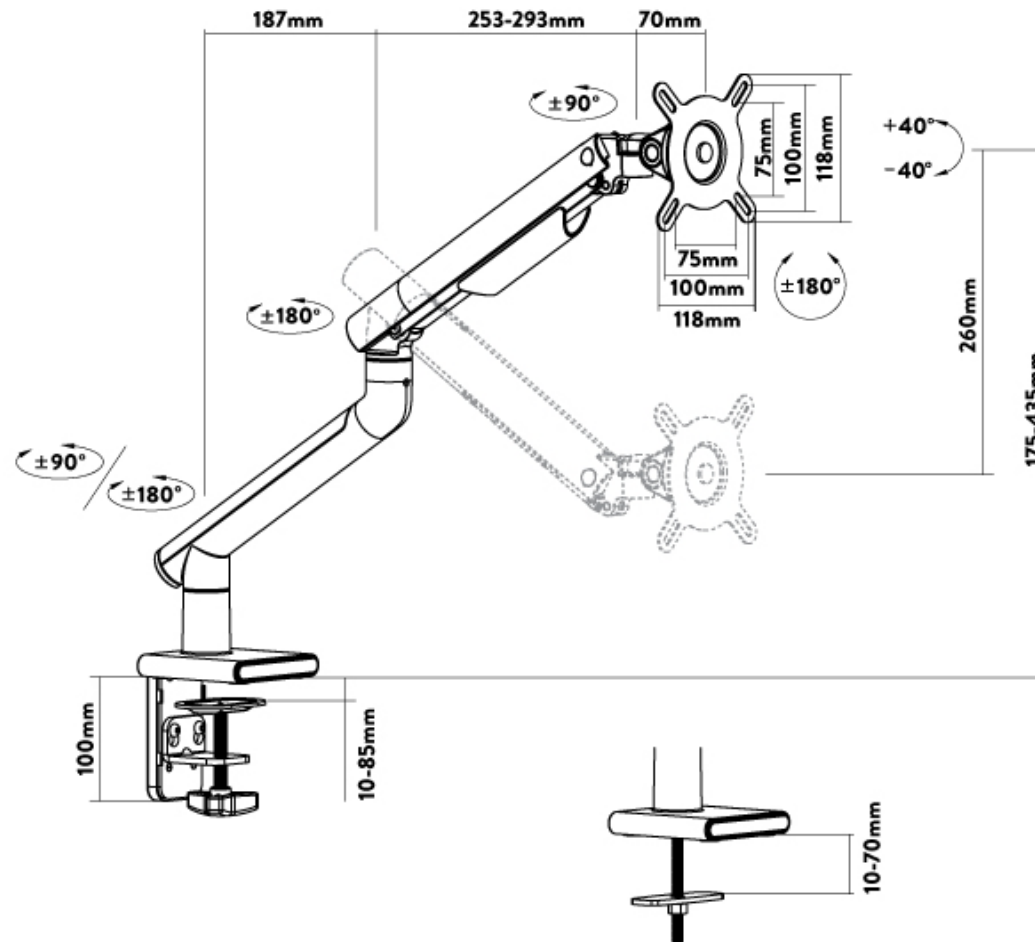

DESKY

Desky Single Slim Aluminium Monitor Arm Specification Sheet

Specifications

Material	Steel, Plastic, Aluminium	Weight Capacity	2-9kg (4.4lbs~19.8lbs)
Surface Finish	Powder Coating	Fit Screen Size	17"-32"
Colour	White, Space Grey	VESA Compatible	100x100,75x75
Dimensions	1051x152x622mm (41.4"x6"x24.5")	Installation	Clamp or through desk