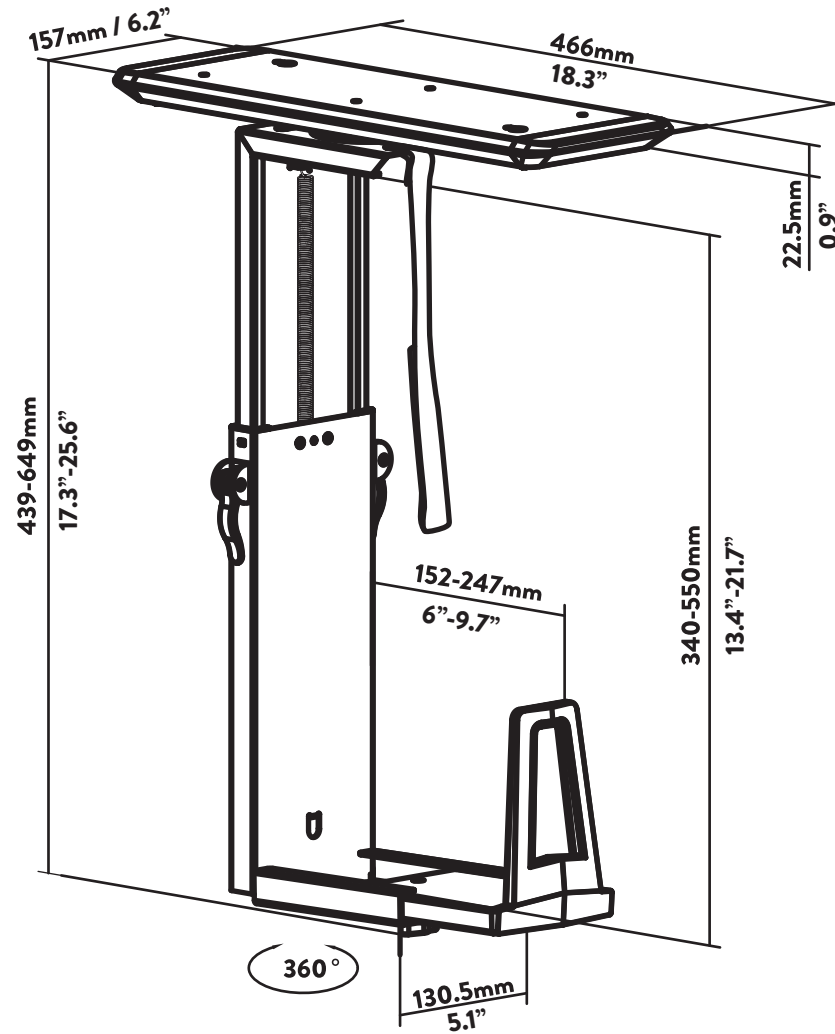

DESKY

Desky Sliding CPU Mount Specification Sheet

Specifications

Material Steel, Plastic

Surface Finish Powder Coating

Colour Matte Black

Weight Capacity 15kg - 33lbs

PC Width Range 6"-9.7" (152~247mm)

PC Height Range 13.4"-21.7" (340~550mm)