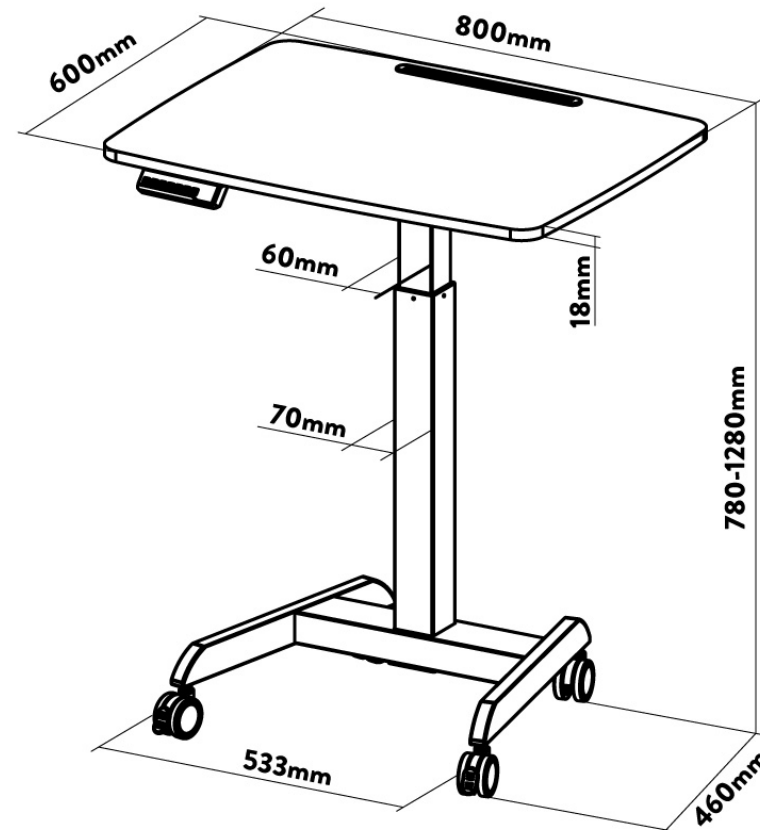

DESKY

Desky Single Sit Stand Pedestal Desk Specification Sheet

Specifications

Height Range 78 - 128cm

Gross Weight 20kg

Travel Speed 38mm per second loaded

Noise Level 40db in motion

Base Width Suits desks 800 x 600

Weight Capacity 40kg

Input Power 240v

Transformer Power 200W (0.1W on standby)

Power Cord Length 3m

Hand Controller 3 memory presets

Upper & Lower Limits Yes - Programable by user

Overload Protection Yes