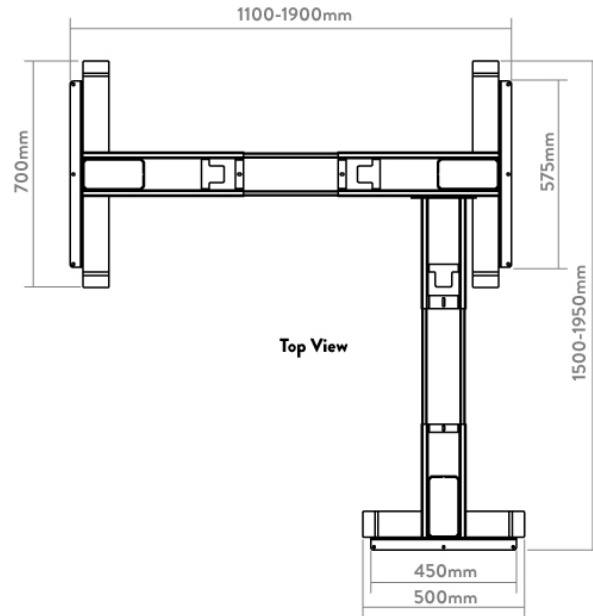

## Desky Sit Stand L-Shape Desk Frame Specification Sheet

Top View

Front View

### Specifications

**Height Range** 60 - 125cm (without desktop)

**Gross Weight** 52kg

**Travel Speed** 36mm per second loaded

**Noise Level** 40db in motion

**Base Width** 1100-1900mm

**Weight Capacity** 200kg