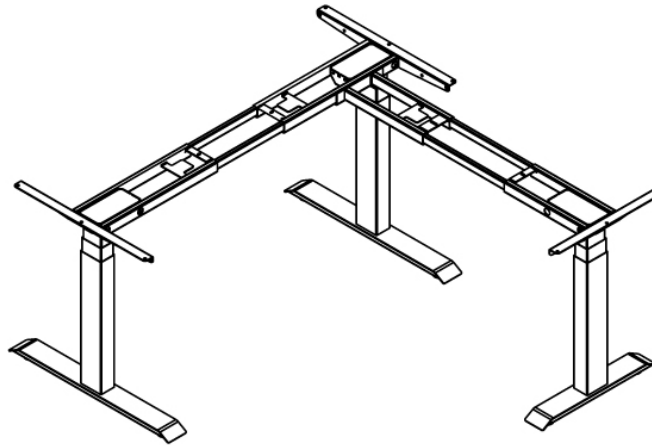

## Desky Sit Stand L-Shape Desk Frame Specification Sheet

Top View

Front View

### Specifications

**Height Range** 60 - 125cm (without desktop)

**Gross Weight** 52kg

**Travel Speed** 36mm per second loaded

**Noise Level** 40db in motion

**Base Width** 1100-1900mm

**Weight Capacity** 200kg