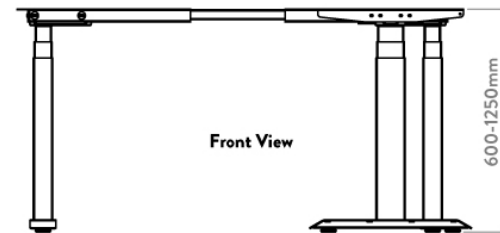

## Desky Sit Stand L-Shape Desk Frame Specification Sheet

Top View

Front View

### Specifications

**Height Range** 60 - 125cm (without desktop)

**Gross Weight** 52kg

**Travel Speed** 36mm per second loaded

**Noise Level** 40db in motion

**Base Width** 1100-1900mm

**Weight Capacity** 200kg