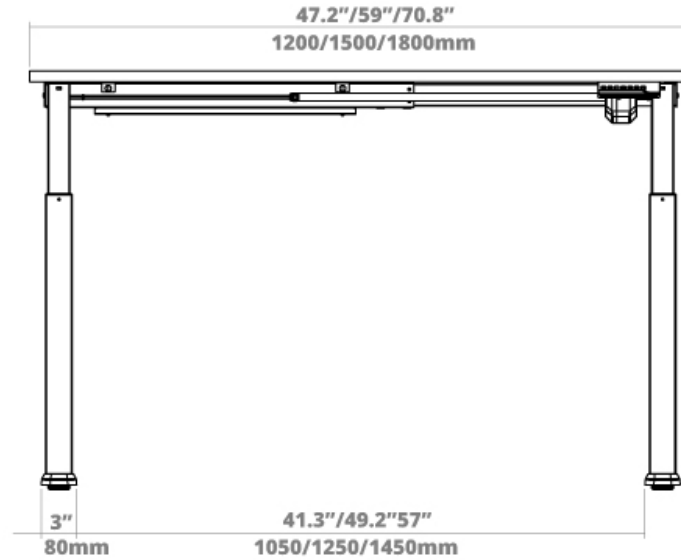

DESKY

Desky Single Sit Stand Desk Specification Sheet

Specifications

Height Range 28.7" - 48.4" (without desktop)

Gross Weight 53 lbs

Travel Speed 38mm per second loaded

Noise Level 45db in motion

Base Width Suits desks 47" - 72"

Weight Capacity 53 lbs

Input Power AC 100-240V,50/6hZ

Transformer Power 120W(0.75W on standby)

Cable Management Integrated cable channel recommended

Hand Controller 3 memory presets

Upper & Lower Limits Yes - Programable by user