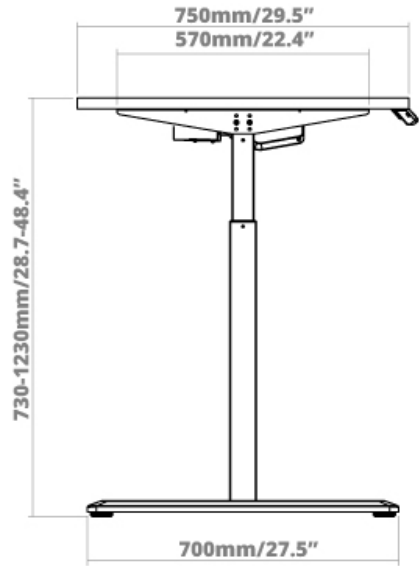

DESKY

Desky Single Sit Stand Desk Specification Sheet

Specifications

Height Range 28.7" - 48.4" (without desktop)

Gross Weight 53 lbs

Travel Speed 38mm per second loaded

Noise Level 45db in motion

Base Width Suits desks 47" - 72"

Weight Capacity 53 lbs

Input Power AC 100-240V,50/6hZ

Transformer Power 120W(0.75W on standby)

Cable Management Integrated cable channel recommended

Hand Controller 3 memory presets

Upper & Lower Limits Yes - Programable by user