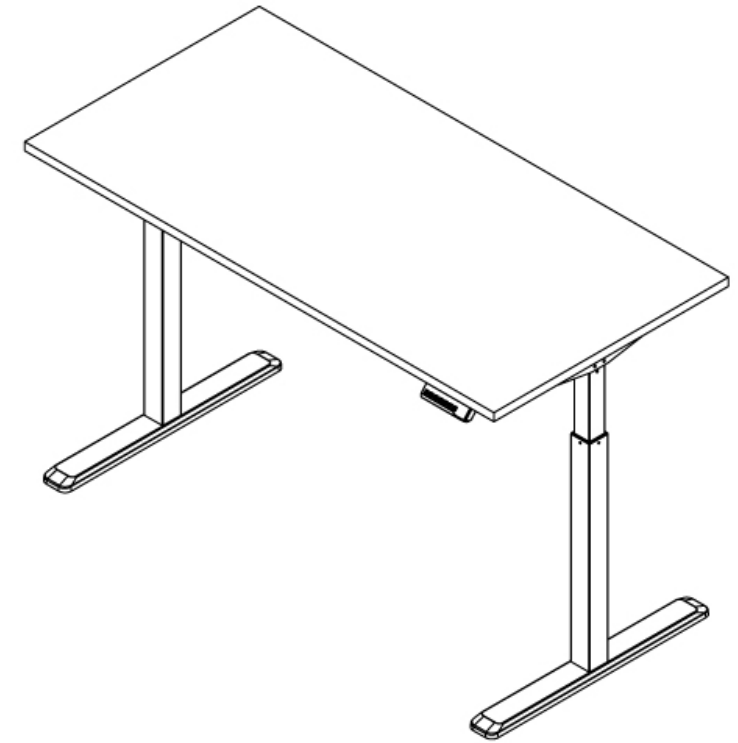

DESKY

Desky Single Sit Stand Desk Specification Sheet

Specifications

Height Range 28.7" - 48.4" (without desktop)

Gross Weight 53 lbs

Travel Speed 38mm per second loaded

Noise Level 45db in motion

Base Width Suits desks 47" - 72"

Weight Capacity 53 lbs

Input Power AC 100-240V,50/6hZ

Transformer Power 120W(0.75W on standby)

Cable Management Integrated cable channel recommended

Hand Controller 3 memory presets

Upper & Lower Limits Yes - Programable by user