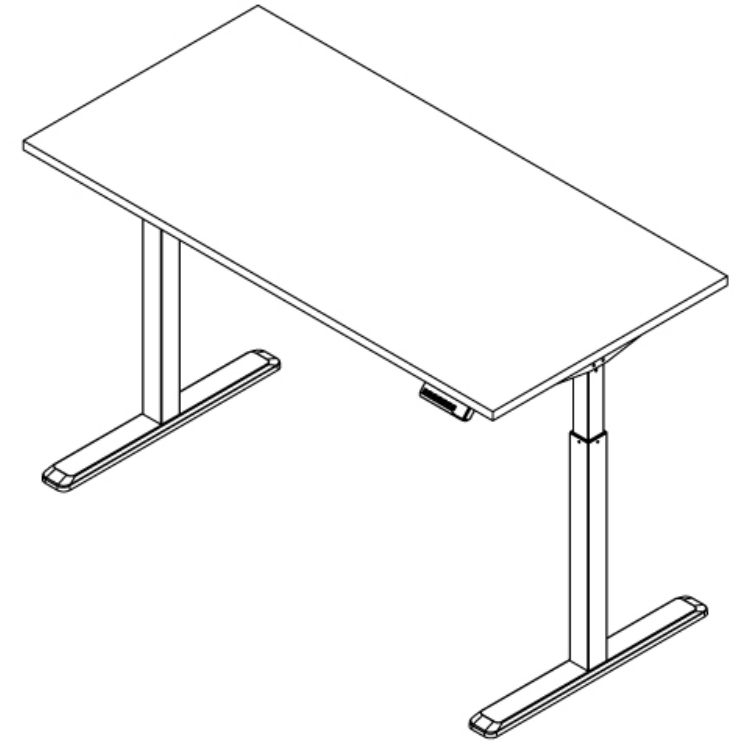

DESKY

www.desky.ca

Desky Single Sit Stand Desk Specification Sheet

Specifications

Height Range 28.7" - 48.4" (without desktop)

Gross Weight 53 lbs

Travel Speed 38mm per second loaded

Noise Level 45db in motion

Base Width Suits desks 47" - 72"

Weight Capacity 53 lbs

Input Power 240v

Transformer Power 200W (0.1W on standby)

Cable Management Integrated cable channel recommended

Hand Controller 3 memory presets

Upper & Lower Limits Yes - Programable by user