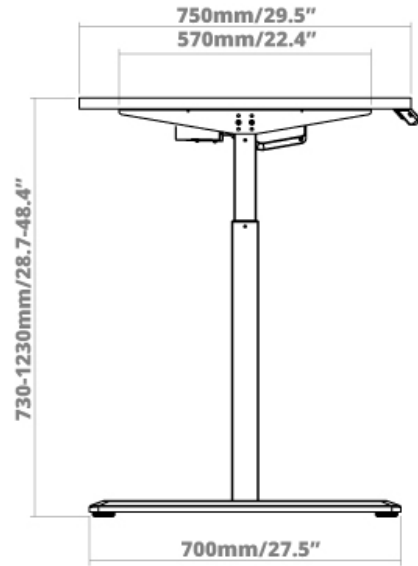

DESKY

www.desky.ca

Desky Single Sit Stand Desk Specification Sheet

Specifications

Height Range 28.7" - 48.4" (without desktop)

Gross Weight 53 lbs

Travel Speed 38mm per second loaded

Noise Level 45db in motion

Base Width Suits desks 47" - 72"

Weight Capacity 53 lbs

Input Power 240v

Transformer Power 200W (0.1W on standby)

Cable Management Integrated cable channel recommended

Hand Controller 3 memory presets

Upper & Lower Limits Yes - Programable by user