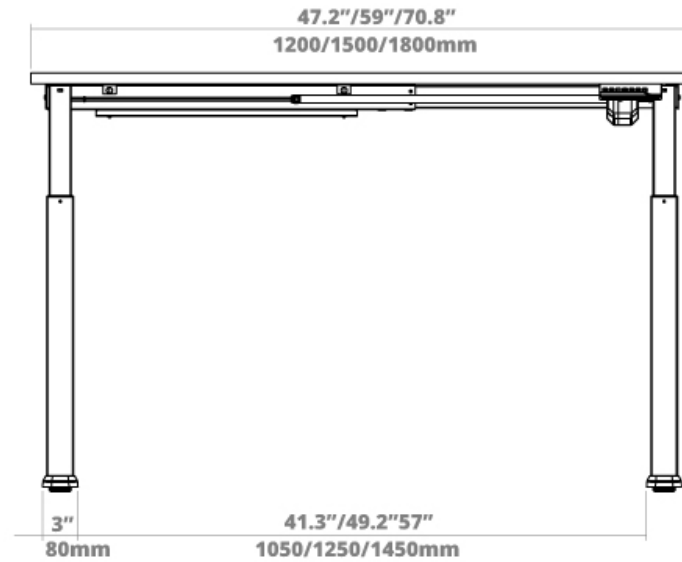

DESKY

www.desky.ca

Desky Single Sit Stand Desk Specification Sheet

Specifications

Height Range 28.7" - 48.4" (without desktop)

Gross Weight 53 lbs

Travel Speed 38mm per second loaded

Noise Level 45db in motion

Base Width Suits desks 47" - 72"

Weight Capacity 53 lbs

Input Power 240v

Transformer Power 200W (0.1W on standby)

Cable Management Integrated cable channel recommended

Hand Controller 3 memory presets

Upper & Lower Limits Yes - Programable by user