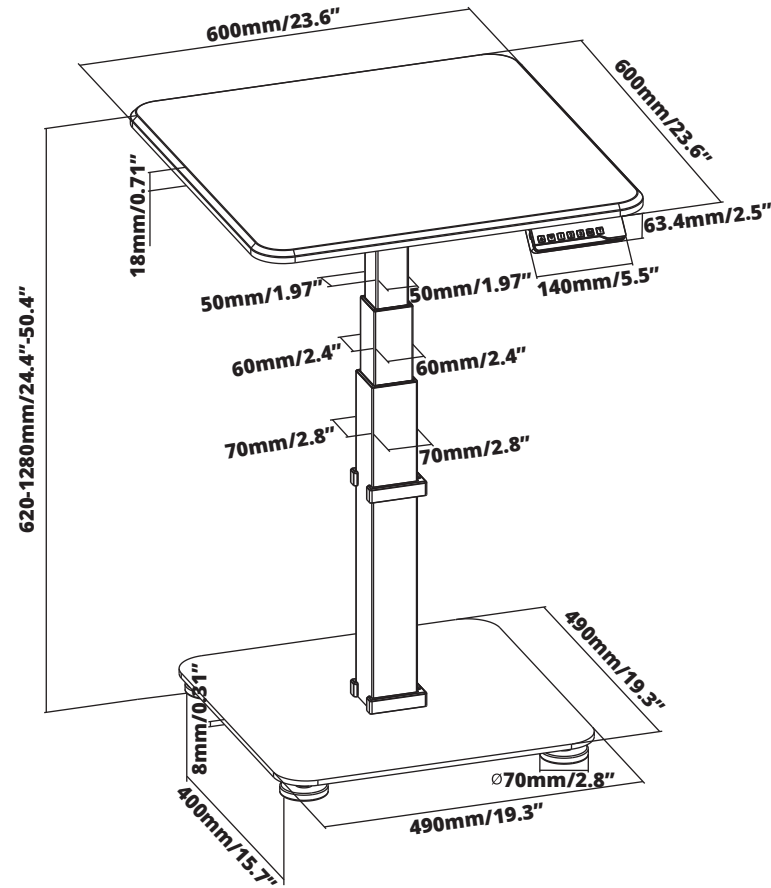

DESKY

www.desky.ca

Desky Single Sit Stand Pedestal Desk Specification Sheet

Specifications

Height Range 24.4" - 50.4" (without desktop)

Gross Weight 79.4 lbs

Travel Speed 1.5" per second loaded

Noise Level 40db in motion

Base Width Suits desks 23.6" x 23.6"

Weight Capacity 110.2 lbs

Input Power 240v

Transformer Power 200W (0.1W on standby)

Cable Management Direct to base power

Hand Controller 3 memory presets

Upper & Lower Limits Yes - Programable by user