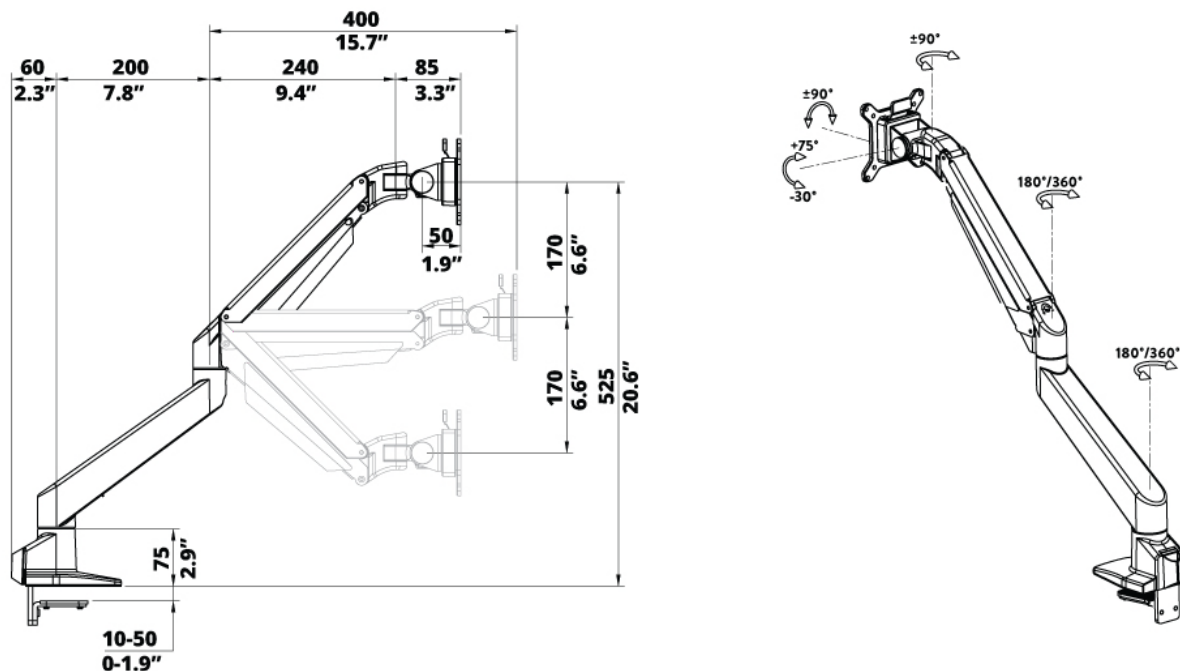

## Desky Single Monitor Arm Specification Sheet

										Desk thickness application (mm)	
LCD Size	Wt.Capacity (kg   lbs)	Lift(mm)	Tilt	Swivel	Pivot	VESA	Packing size(mm)	NW(kg)	GW(kg)	Thru desk	desk clamp
≤38"	2-10kg	340mm	-30° +75°	±90°	±90°	75*75	Inner :560*235*125	Inner :3.7	Inner :4.5	10~50mm	10~50mm
	4.4-22lbs	13.3"					100*100				

## Specifications

LCD Screen Size

38" and under

Weight Capacity

4.4 lbs - 22 lbs per screen

VESA

3"x3", 3.9"x3.9" / 75x75, 100x100mm

Mounting Options

Through Desk: 0.4"-2" Desk Clamp: 0.4"-2"

Laptop Mount

Yes, Available Here

Product Weight

7.5kg

Available Finishes

Matte Black, Silver, White

Max Height

20.3"

Min Height

6.7"

Max Reach

25.8"