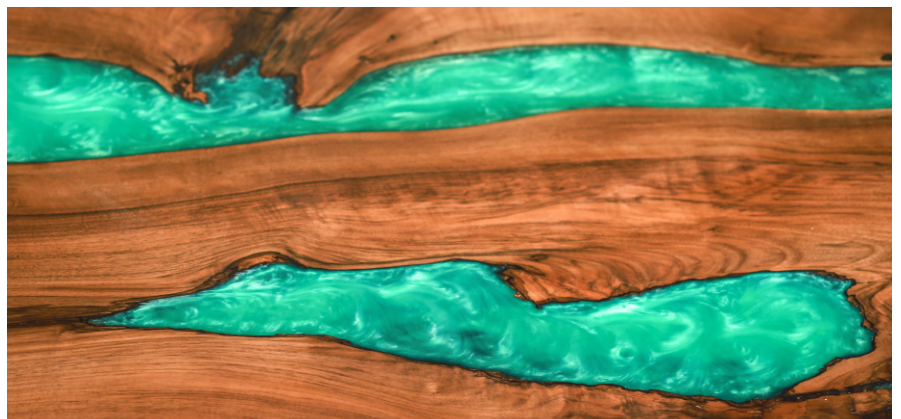

CORE RIVER RESIN DESKTOP FINISHES

DESKY

Pheasantwood - Navy Resin River

White Ash - Emerald Resin River

Natural Walnut - Emerald Resin River

Note: All desktops are made from individual slabs of wood and the resin is poured depending on each slab of wood. Your desktop will vary from the above but the colours and tones will be as close as possible.