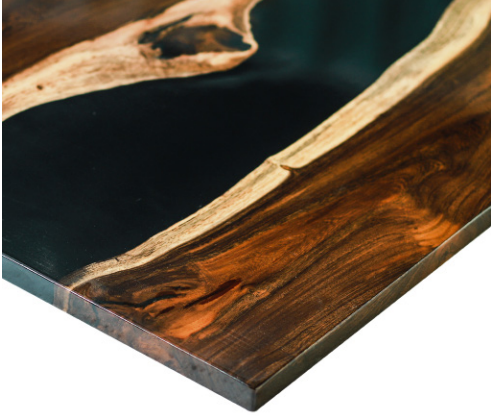

CORE RIVER RESIN DESKTOP FINISHES

DESKY

Pheasantwood - Navy Resin River

White Ash - Emerald Resin River

Natural Walnut - Emerald Resin River

Note: All desktops are made from individual slabs of wood and the resin is poured depending on each slab of wood. Your desktop will vary from the above but the colours and tones will be as close as possible.