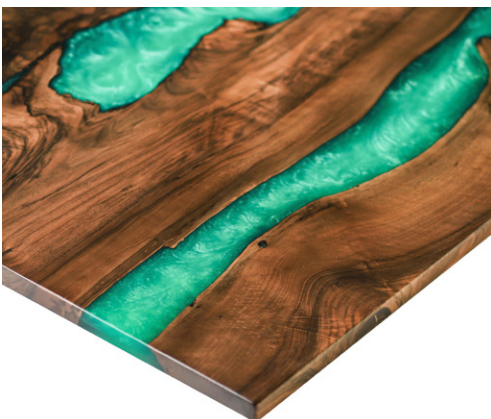

CORE RIVER RESIN DESKTOP FINISHES

DESKY

Pheasantwood - Navy Resin River

White Ash - Emerald Resin River

Natural Walnut - Emerald Resin River

Note: All desktops are made from individual slabs of wood and the resin is poured depending on each slab of wood. Your desktop will vary from the above but the colours and tones will be as close as possible.