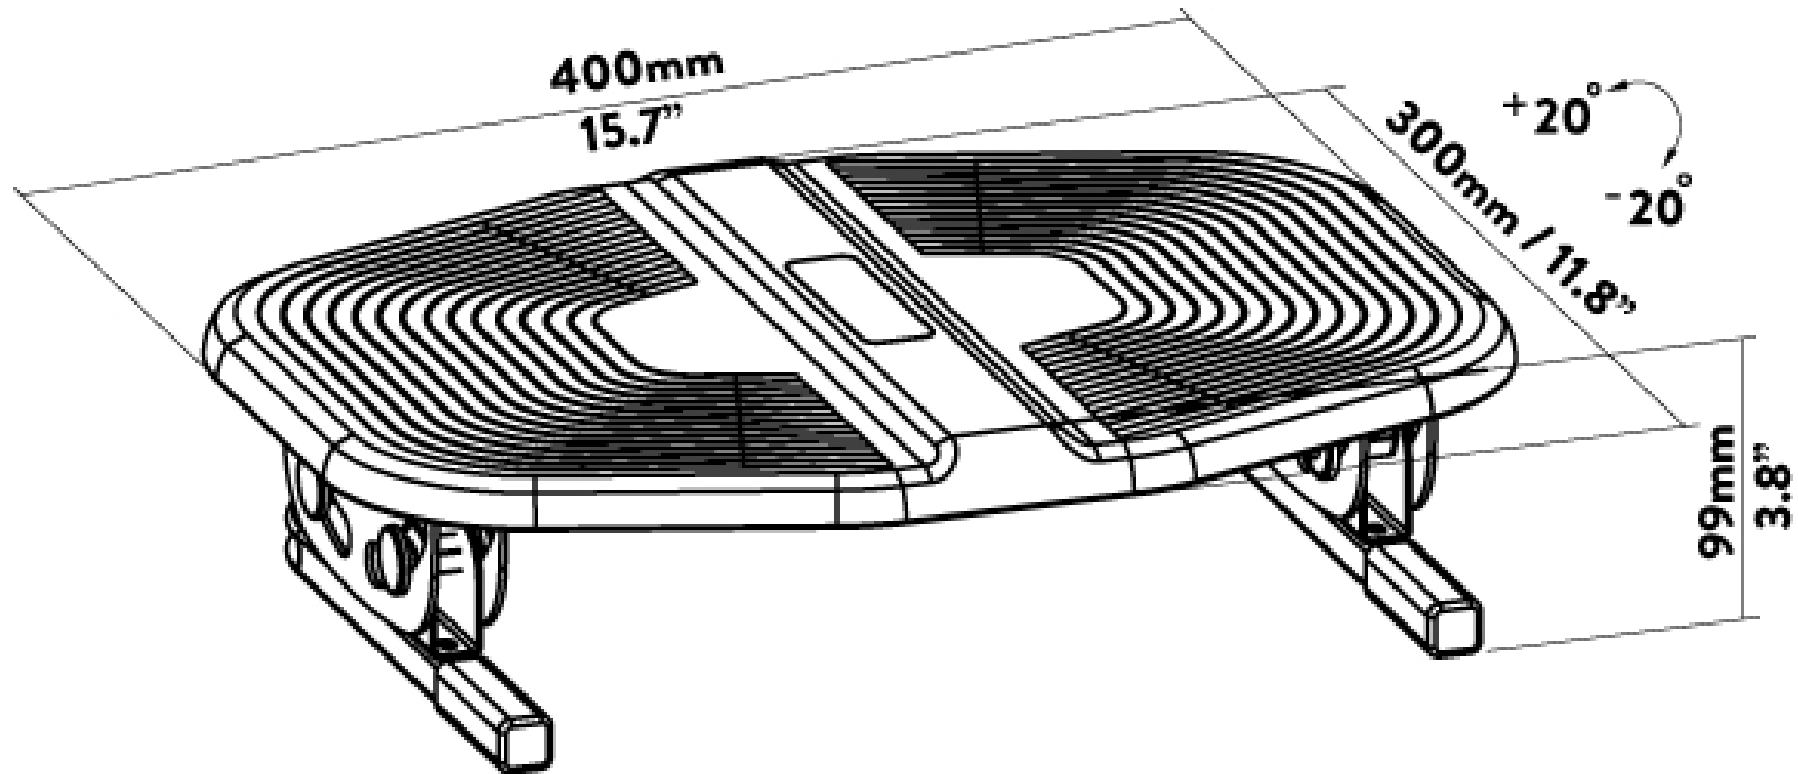

DESKY

Desky Rippled Foot Rest Specification Sheet

Specifications

Dimensions 400x300x99mm (15.7"x11.8"x3.8")

Weight Capacity 20kg

Material Steel, Plastic

Angle Incline +20°/-20°

Colour Black and Green