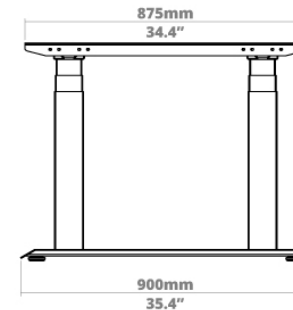

DESKY

www.desky.ca

Desky Quad Sit Stand Desk Frame Specification Sheet

Specifications

Height Range 23.6"- 49.2" (without desktop)

Gross Weight 79.4 lbs

Travel Speed 1.4" per second loaded

Noise Level 40db in motion

Base Width Suits desks 43.3" - 94.5"

Weight Capacity 308.6 lbs

Input Power 240v

Transformer Power 200W (0.1W on standby)

Cable Management Desky Mini Cable and Power Tray recommended

Hand Controller 4 memory presets