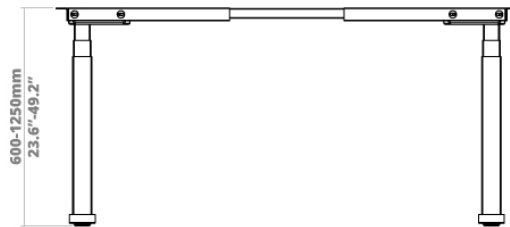

DESKY

www.desky.ca

Desky Quad Sit Stand Desk Frame Specification Sheet

Specifications

Height Range 23.6"- 49.2" (without desktop)

Gross Weight 79.4 lbs

Travel Speed 1.4" per second loaded

Noise Level 40db in motion

Base Width Suits desks 43.3" - 94.5"

Weight Capacity 308.6 lbs

Input Power 240v

Transformer Power 200W (0.1W on standby)

Cable Management Desky Mini Cable and Power Tray recommended

Hand Controller 4 memory presets