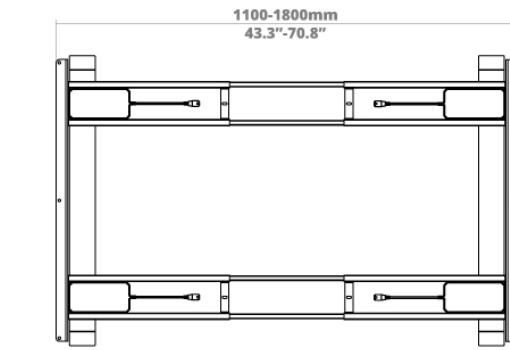

DESKY

www.desky.ca

Desky Quad Sit Stand Desk Frame Specification Sheet

Specifications

Height Range 23.6"- 49.2" (without desktop)

Gross Weight 79.4 lbs

Travel Speed 1.4" per second loaded

Noise Level 40db in motion

Base Width Suits desks 43.3" - 94.5"

Weight Capacity 308.6 lbs

Input Power 240v

Transformer Power 200W (0.1W on standby)

Cable Management Desky Mini Cable and Power Tray recommended

Hand Controller 4 memory presets