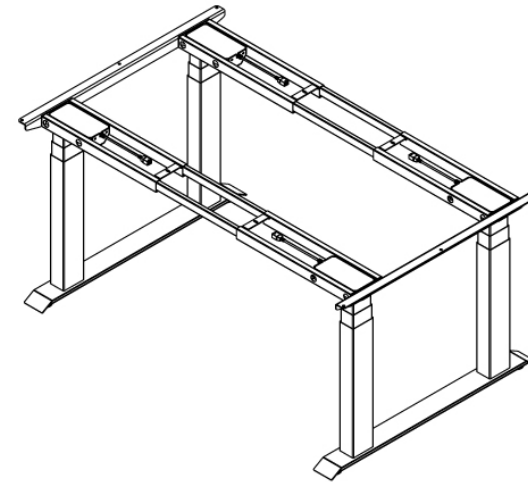

DESKY

www.desky.ca

Desky Quad Sit Stand Desk Frame Specification Sheet

Specifications

Height Range 23.6"- 49.2" (without desktop)

Gross Weight 79.4 lbs

Travel Speed 1.4" per second loaded

Noise Level 40db in motion

Base Width Suits desks 43.3" - 94.5"

Weight Capacity 308.6 lbs

Input Power 240v

Transformer Power 200W (0.1W on standby)

Cable Management Desky Mini Cable and Power Tray recommended

Hand Controller 4 memory presets