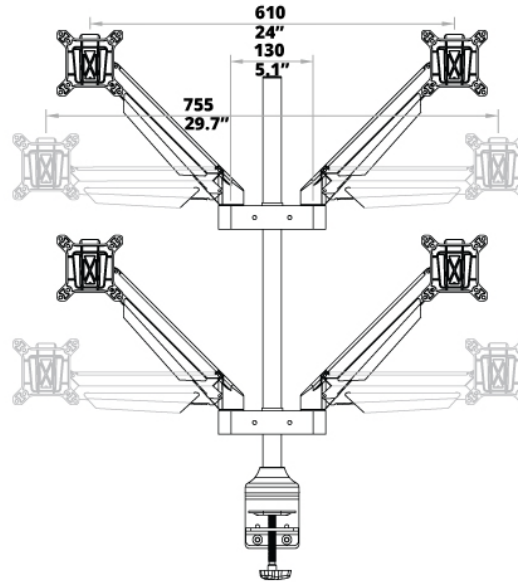

DESKY

www.desky.ca

Desky Quad Monitor Arm Specification Sheet

LCD Size	Wt.Capacity (kg lbs)	Lift(mm)	Tilt	Swivel	Pivot	VESA	Packing size(mm)	NW(kg)	GW(kg)	Desk thickness application (mm)	
										Thru desk	desk clamp
24"	4-14kg	340mm	-30° +75°	±90°	±90°	75*75	Inner :560*235*125	Inner :3.7	Inner :4.5	10~50mm	10~50mm
	8.8-30.8 lbs	13.3"					100*100				

Specifications

LCD Screen Size

24" and under

Weight Capacity

4.4-22 lbs per screen

VESA

3"x3", 3.9"x3.9"

Mounting Options

Through Desk: 0.6"-1.2" Desk Clamp: 0.4"-3.1"

Laptop Mount

Yes, Available Here

Product Weight

16.5 lbs

Available Finishes

Matte Black, Silver, White

Max Height

20.3"

Min Height

6.9"

Max Forward

25.8"