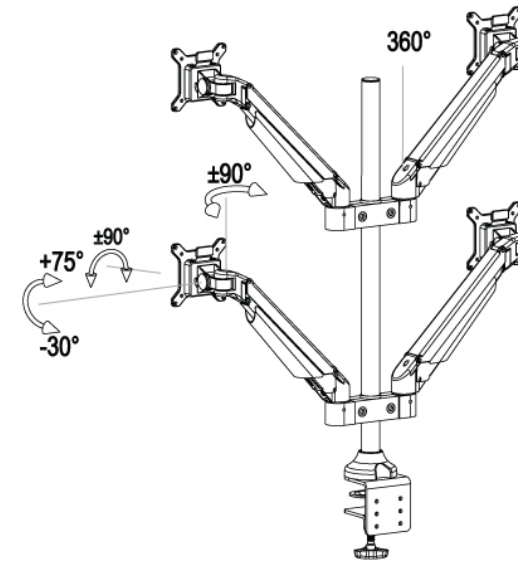

DESKY

www.desky.ca

Desky Quad Monitor Arm Specification Sheet

LCD Size	Wt.Capacity (kg lbs)	Lift(mm)	Tilt	Swivel	Pivot	VESA	Packing size(mm)	NW(kg)	GW(kg)	Desk thickness application (mm)	
										Thru desk	desk clamp
24"	4-14kg	340mm	-30° +75°	±90°	±90°	75*75	Inner :560*235*125	Inner :3.7	Inner :4.5	10~50mm	10~50mm
	8.8-30.8 lbs	13.3"					100*100				

Specifications

LCD Screen Size

24" and under

Weight Capacity

4.4-22 lbs per screen

VESA

3"x3", 3.9"x3.9"

Mounting Options

Through Desk: 0.6"-1.2" Desk Clamp: 0.4"-3.1"

Laptop Mount

Yes, Available Here

Product Weight

16.5 lbs

Available Finishes

Matte Black, Silver, White

Max Height

20.3"

Min Height

6.9"

Max Forward

25.8"