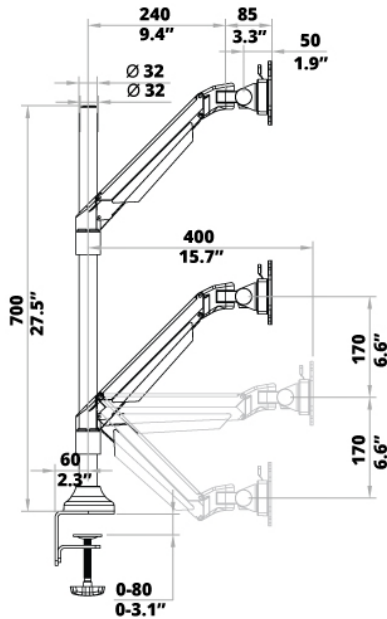

DESKY

www.desky.ca

Desky Quad Monitor Arm Specification Sheet

LCD Size	Wt.Capacity (kg lbs)	Lift(mm)	Tilt	Swivel	Pivot	VESA	Packing size(mm)	NW(kg)	GW(kg)	Desk thickness application (mm)	
										Thru desk	desk clamp
24"	4-14kg	340mm	-30° +75°	±90°	±90°	75*75	Inner :560*235*125	Inner :3.7	Inner :4.5	10~50mm	10~50mm
	8.8-30.8 lbs	13.3"					100*100				

Specifications

LCD Screen Size

24" and under

Weight Capacity

4.4-22 lbs per screen

VESA

3"x3", 3.9"x3.9"

Mounting Options

Through Desk: 0.6"-1.2" Desk Clamp: 0.4"-3.1"

Laptop Mount

Yes, Available Here

Product Weight

16.5 lbs

Available Finishes

Matte Black, Silver, White

Max Height

20.3"

Min Height

6.9"

Max Forward

25.8"