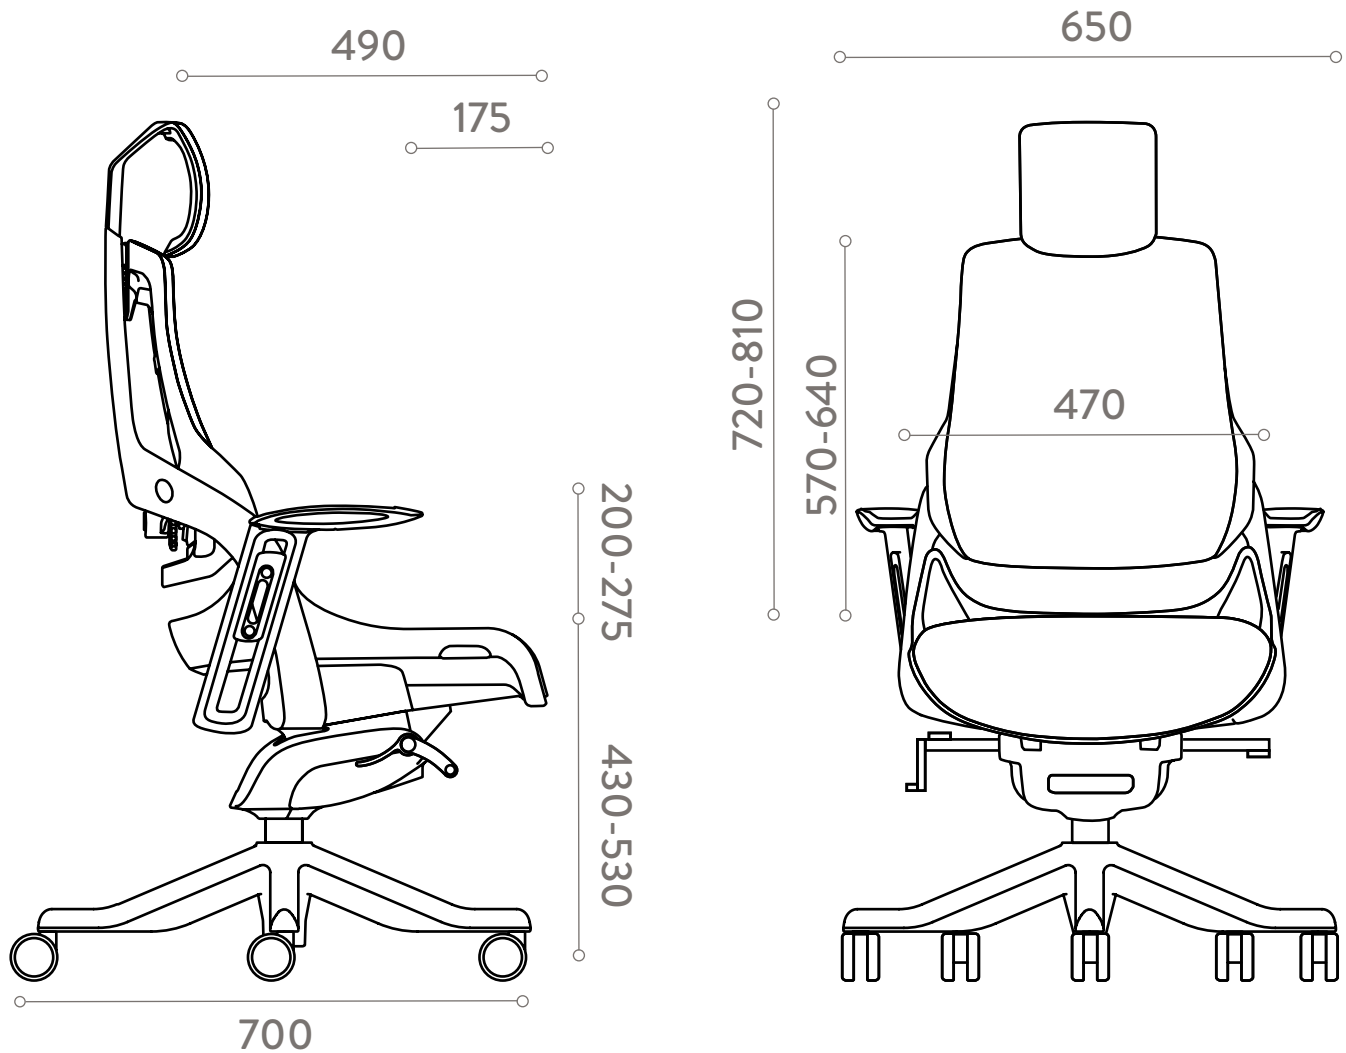

## Pro+ Ergonomic Chair

## Dimensions

Tilting Backrest

Angle Adjustable Armrest

Spring Head Mechanism

## Specifications

<b>Recline Positions</b>	From 0° to 20° positive	<b>Material</b>	Fabric seat, mesh backing
<b>Back Tilt Tension Adjust</b>	Manual	<b>Weight Capacity</b>	150kg
<b>Colours</b>	Black, White	<b>Warranty</b>	10 years