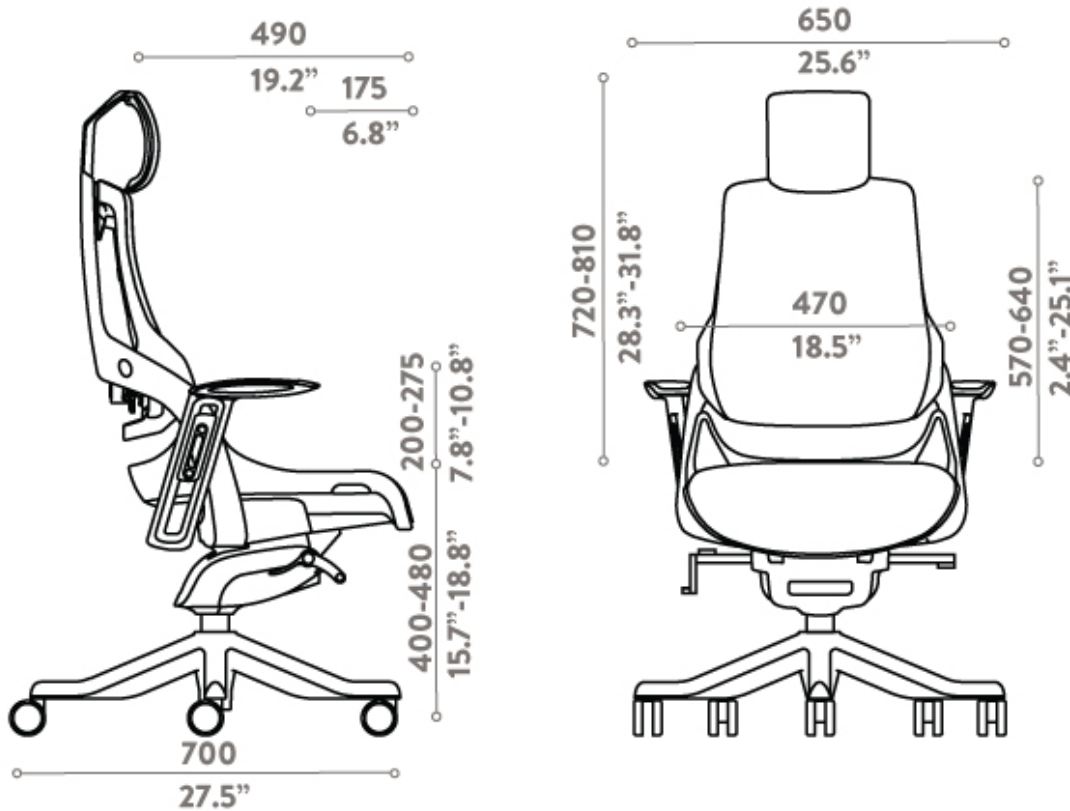

# DESKY

## Desky Pro+ Ergonomic Chair Specification Sheet

Height Adjustable Headrest

Height Adjustable Seat

Height Adjustable Backrest

Height Adjustable Armrest

Tilting Backrest

Depth/Angle Adjustable Armrest

Sliding Seat

Synchronised Tilt Seat + Backrest

Spring Head Mechanism

Adjustable Lumbar

### Specifications

**Headrest** Yes, Pre-Installed

**Back Tilt Tension** Yes, Manual

**Colours** Black/Grey, White/Grey

**Material** Aluminium, PLastic, Fabric seat, Mesh backing

**Weight Capacity** 150kg (330lbs)