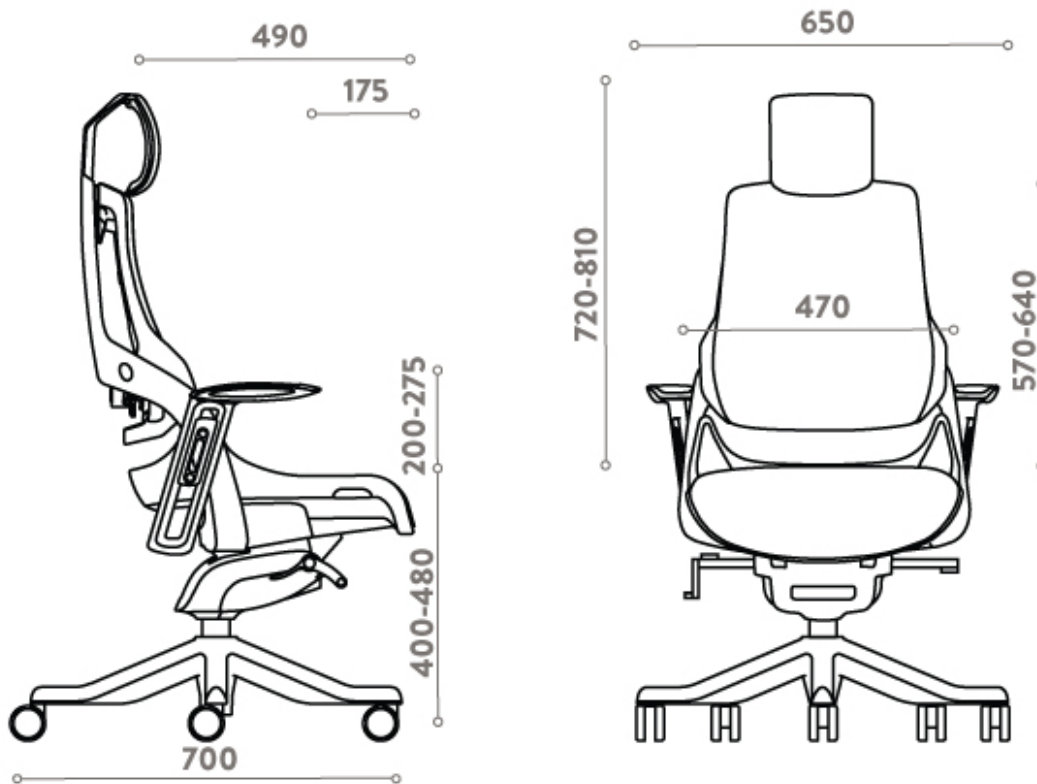

DESKY

Desky Pro+ Ergonomic Chair Specification Sheet

Height Adjustable Headrest

Height Adjustable Seat

Height Adjustable Backrest

Height Adjustable Armrest

Tilting Backrest

Depth/Angle Adjustable Armrest

Sliding Seat

Synchronised Tilt Seat + Backrest

Spring Head Mechanism

Adjustable Lumbar

Specifications

Headrest Yes, Pre-Installed

Back Tilt Tension Yes, Manual

Colours Black/Grey, White/Grey

Material Aluminium, PLastic, Fabric seat, Mesh backing

Weight Capacity 150kg

Warranty 10 Years