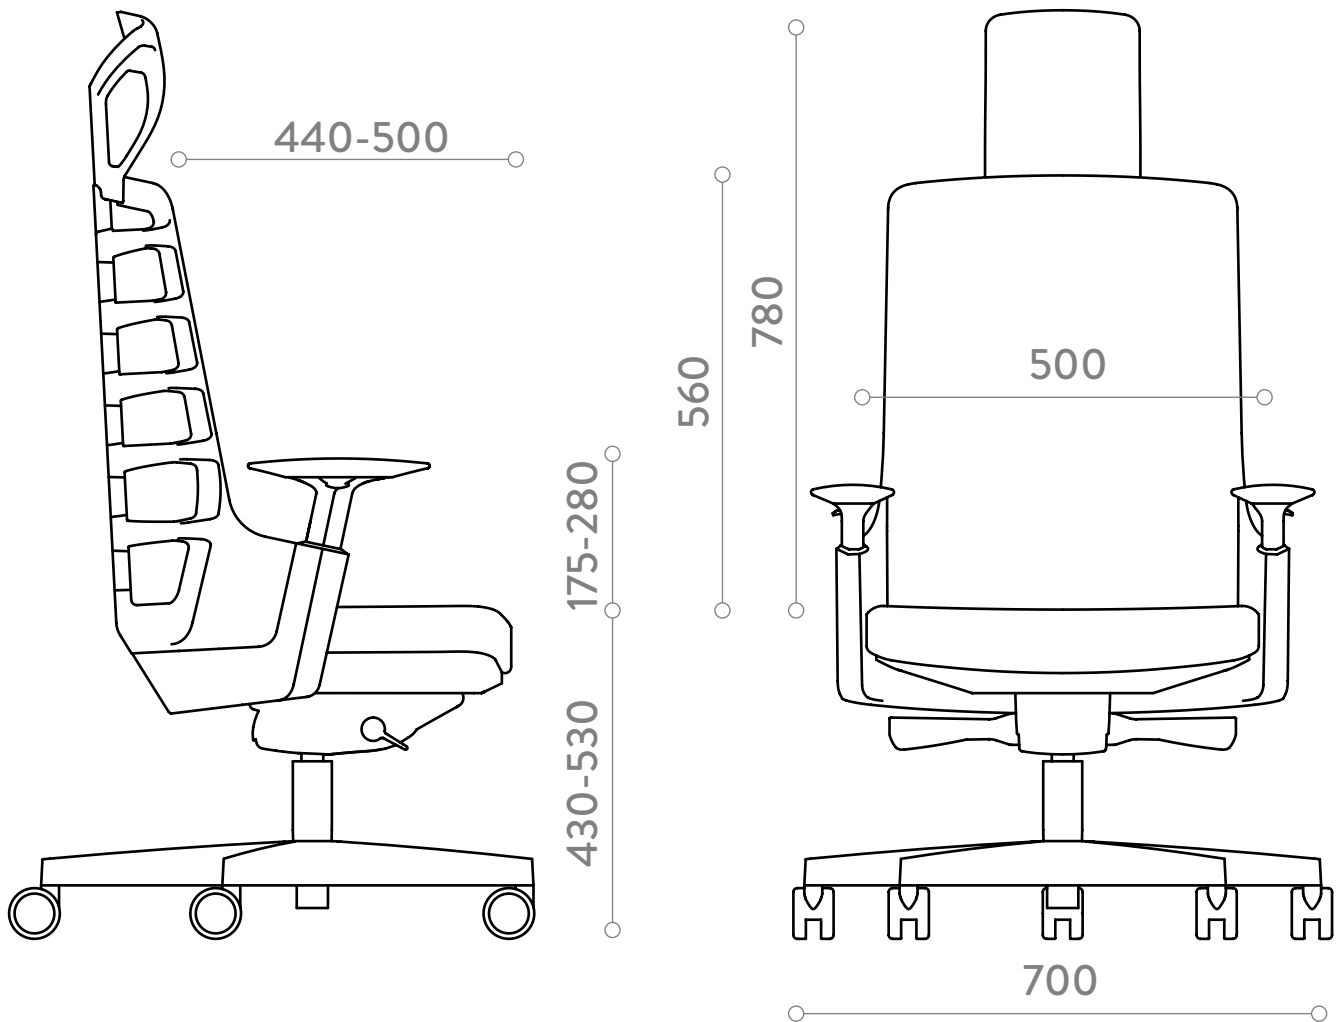

DESKY

Pro Ergonomic Chair

Dimensions

Adjustments

Tilting Backrest

Height Adjustable Armrest

Height Adjustable Seat

Sliding Seat

Synchronised Tilt Seat + Backrest

Adjustable Lumbar

Spring Head Mechanism

Specifications

Headrest	Optional	Material	Fabric seat, mesh backing
Back Tilt Tension Adjust	Manual	Weight Capacity	115kg
Colours	Black, White, Grey	Warranty	10 years