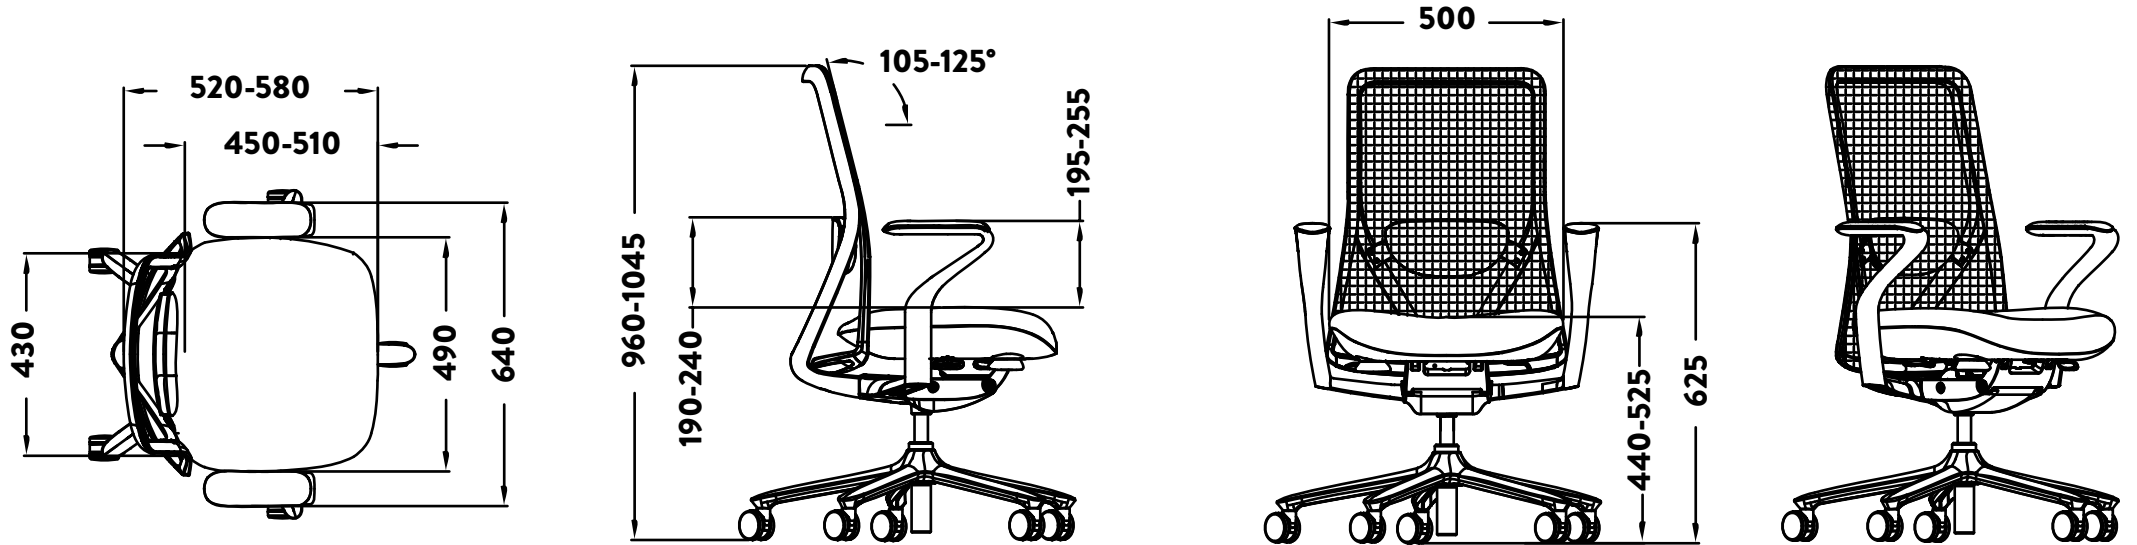

DESKY

Desky Pro Ergonomic Mesh Chair Specification Sheet

White

Black

Coral

Specifications

Material Aluminium, Steel, Plastic, Mesh

Caster Type 60mm PU Caster

Colour Black, White, Coral

Weight Capacity 150kg

Dimensions 520-580 x 640 x 960-1045mm

Adjustable Lumbar Yes