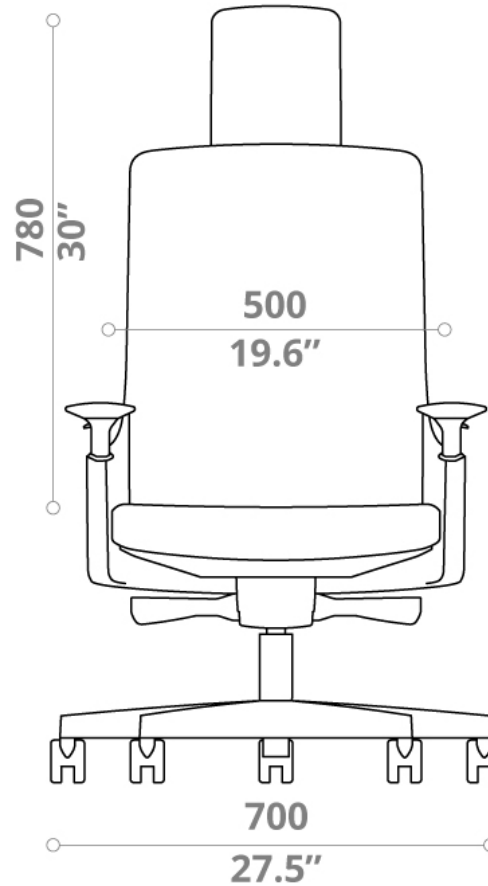

## Desky Pro Ergonomic Chair Specification Sheet

Tilting Backrest

Synchronised Tilt  
Seat + Backrest

Height Adjustable  
Armrest

Sliding Seat

Adjustable  
Lumbar

Height Adjustable  
Seat

Spring Head  
Mechanism

### Specifications

**Headrest** Optional

**Back Tilt Tension Adjust** Manual

**Colours** Black/Grey, White/Grey

**Material** Fabric seat, Mesh back, Aluminium (recyclable)

**Weight Capacity** 330 lbs

**Warranty** 10 Years