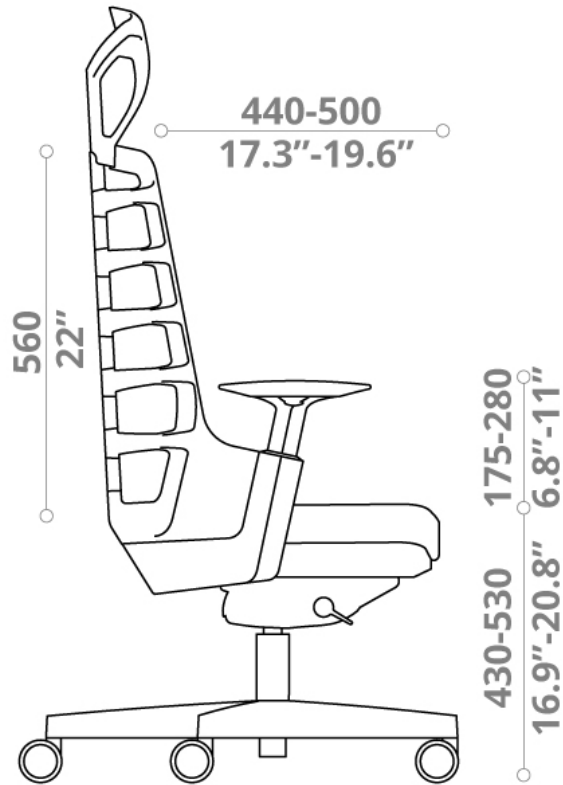

## Desky Pro Ergonomic Chair Specification Sheet

Tilting Backrest

Synchronised Tilt  
Seat + Backrest

Height Adjustable  
Armrest

Sliding Seat

Adjustable  
Lumbar

Height Adjustable  
Seat

Spring Head  
Mechanism

### Specifications

**Headrest** Optional

**Back Tilt Tension Adjust** Manual

**Colours** Black/Grey, White/Grey

**Material** Fabric seat, Mesh back, Aluminium (recyclable)

**Weight Capacity** 330 lbs

**Warranty** 10 Years