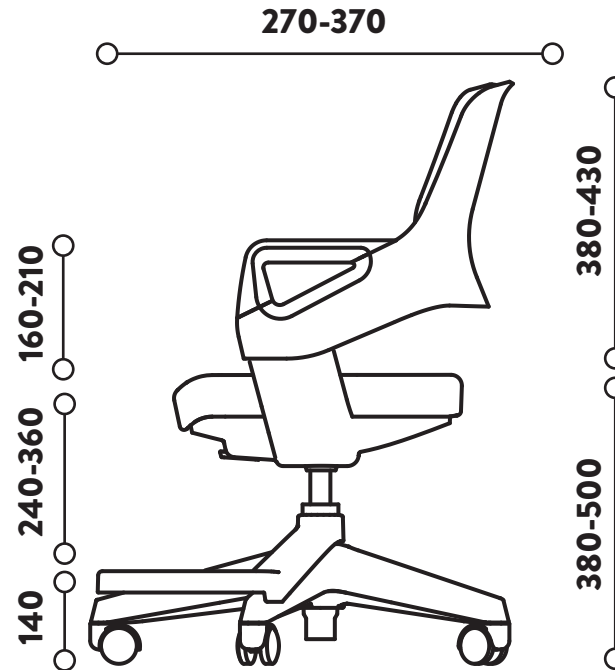

DESKY

www.desky.com.au

Desky Pro Adjustable Student Chair Specification Sheet

Specifications

Material Steel, Plastic, Cushioned Fabric

Caster Type: 0.8W, 5VDC 0.2A

Colour Black and White

Weight Capacity 150kg

Dimensions 640 x 240-360 x 160-210 x 270-370

Light Colour 2700~6500K Adjustable