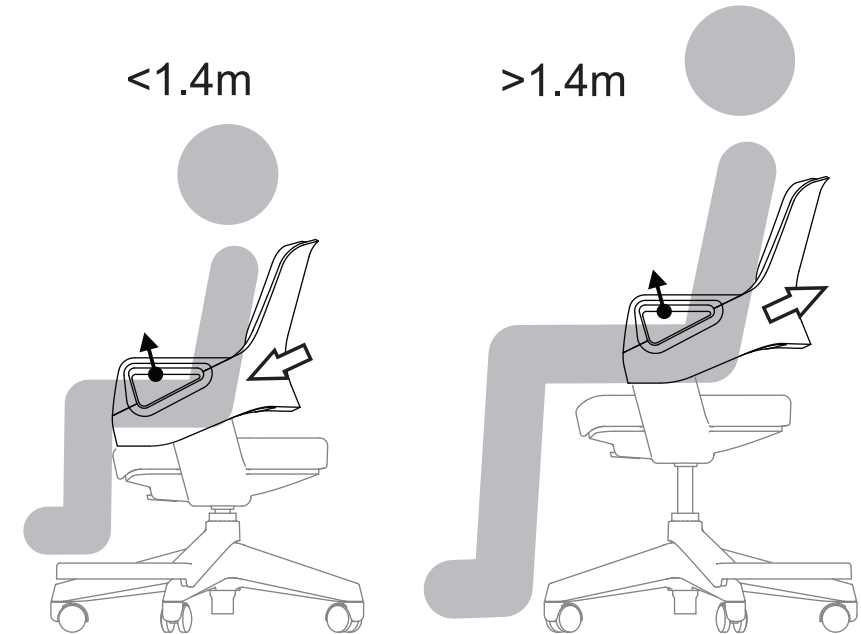

DESKY

www.desky.com.au

Desky Pro Adjustable Student Chair Specification Sheet

Specifications

Material Steel, Plastic, Cushioned Fabric

Caster Type: 0.8W, 5VDC 0.2A

Colour Black and White

Weight Capacity 150kg

Dimensions 640 x 240-360 x 160-210 x 270-370

Light Colour 2700~6500K Adjustable