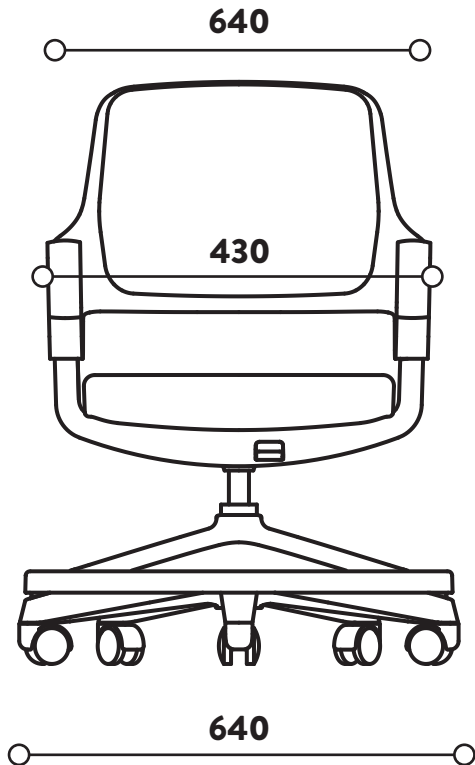

DESKY

www.desky.com.au

Desky Pro Adjustable Student Chair Specification Sheet

Specifications

Material Steel, Plastic, Cushioned Fabric

Caster Type: 0.8W, 5VDC 0.2A

Colour Black and White

Weight Capacity 150kg

Dimensions 640 x 240-360 x 160-210 x 270-370

Light Colour 2700~6500K Adjustable