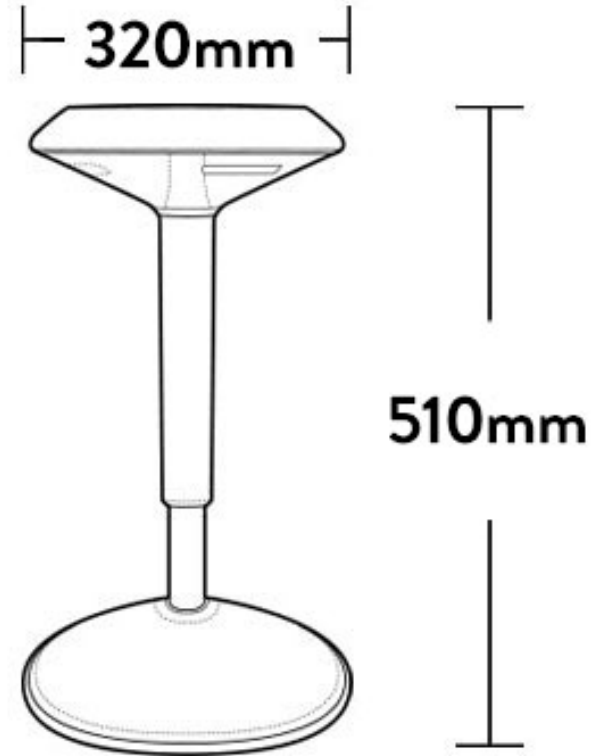

DESKY

Desky Sit Stand Motion Stool Specification Sheet

Specifications

Height Range 350mm-600mm

Weight Capacity 100kg

Cushion Diameter 320mm

Stool Weight 6kg