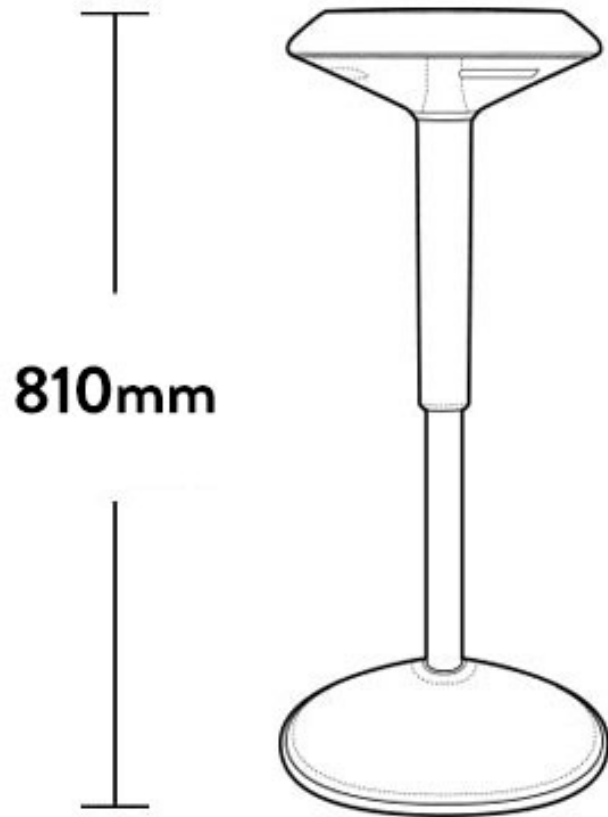

DESKY

Desky Sit Stand Motion Stool Specification Sheet

Specifications

Height Range 350mm-600mm

Weight Capacity 100kg

Cushion Diameter 320mm

Stool Weight 6kg