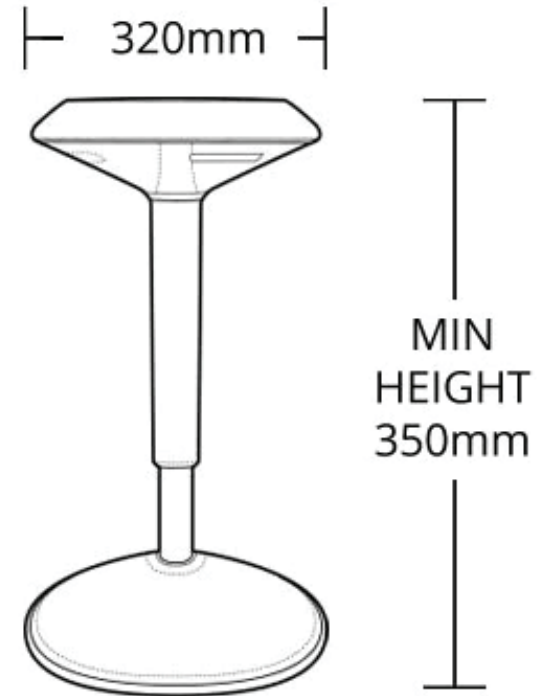

DESKY

Desky Sit Stand Motion Stool Specification Sheet

Specifications

Height Range 350mm-600mm

Weight Capacity 100kg

Cushion Diameter 320mm

Stool Weight 6kg