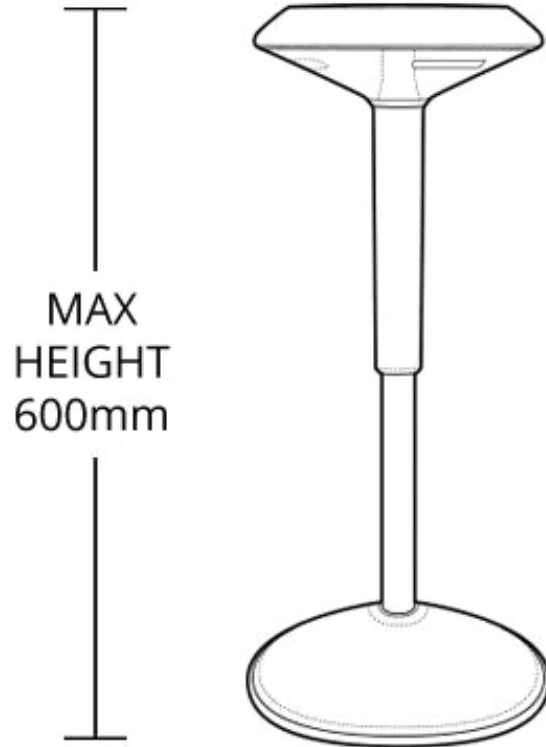

DESKY

Desky Sit Stand Motion Stool Specification Sheet

Specifications

Height Range 350mm-600mm

Weight Capacity 100kg

Cushion Diameter 320mm

Stool Weight 6kg