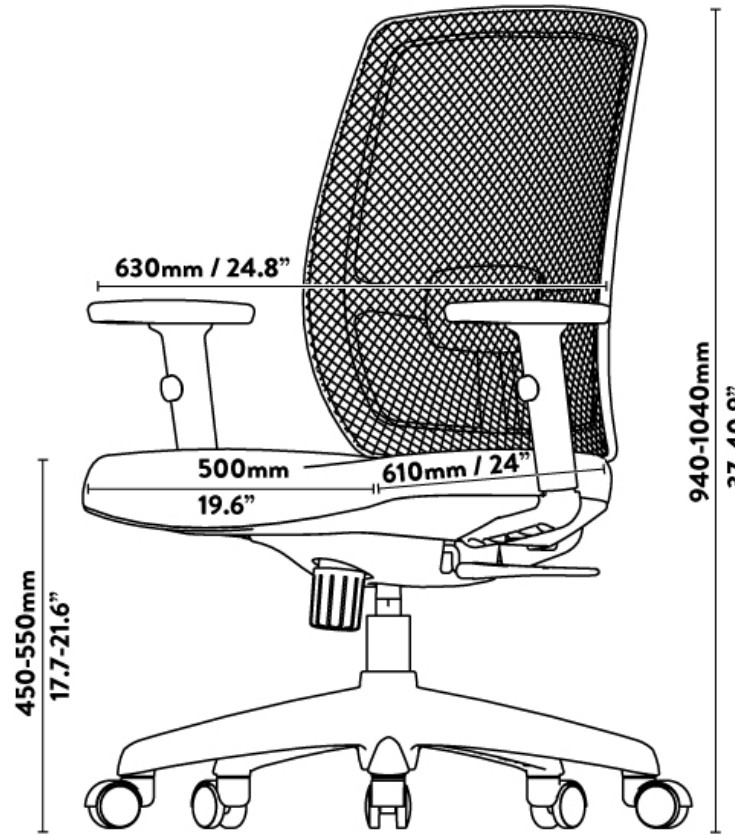

## Desky Luminous Mesh Chair Specification Sheet

### Specifications

<b>Material</b>	Durable Black mesh upholstery	<b>Armrest Adjustment</b>	Yes
<b>Dimensions</b>	Back 20" (510mm), Seat Depth 21.5" (545mm), Seat Width 18.9" (480mm)	<b>Backrest Height Adjustment</b>	No
<b>Height Range</b>	16.5"-20" (420-510mm)	<b>Headrest Adjustment</b>	N/A
<b>Weight Capacity</b>	264.5 lbs (120kg)	<b>Back Tilt Adjustment</b>	Yes