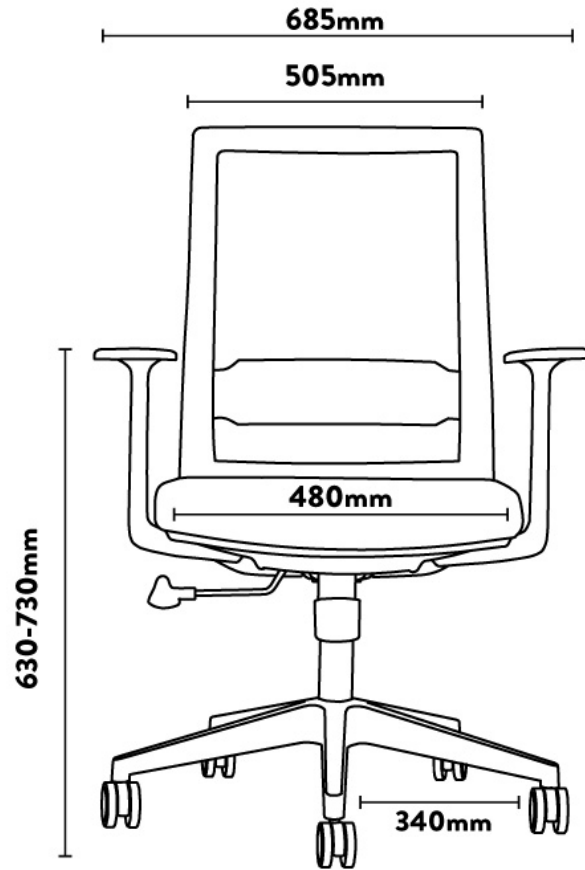

DESKY

Desky Low Back Mesh Office Chair Specification Sheet

Specifications

Material Steel, Plastic, Mesh

Casters PU Caster

Colour Black

Weight Capacity 150kg

Dimensions 685 x 480 x 960-1060mm

Removable Armrest Yes