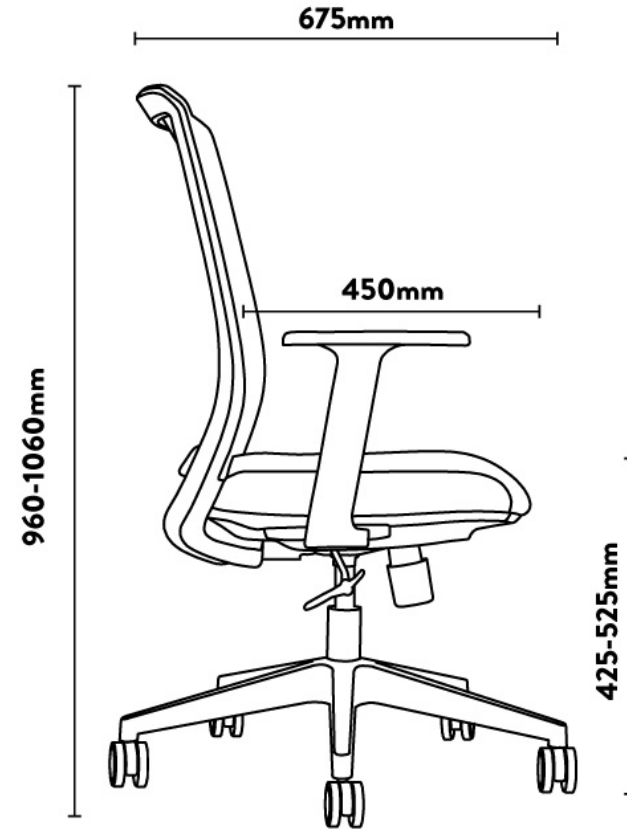

DESKY

Desky Low Back Mesh Office Chair Specification Sheet

Specifications

Material Steel, Plastic, Mesh

Casters PU Caster

Colour Black

Weight Capacity 150kg

Dimensions 685 x 480 x 960-1060mm

Removable Armrest Yes