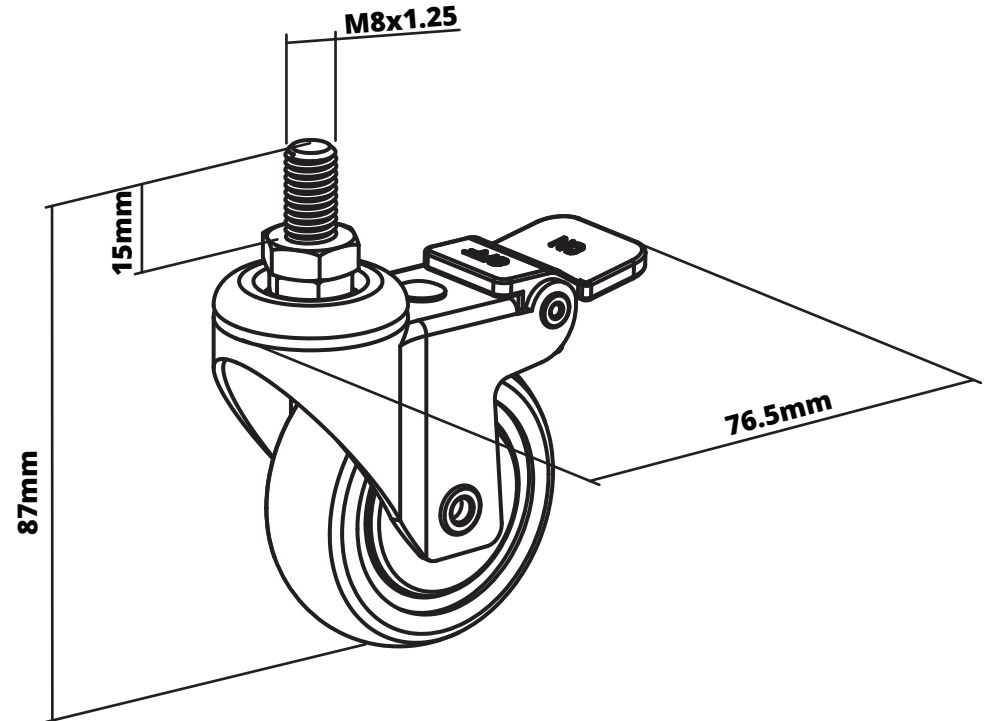

DESKY

Desky Lockable Desk Casters Specification Sheet

M10 Fits Single Motor & Dual Mini

M8 Fits Dual Models

Specifications

Material Steel, Polyurethane (PU), TPE

Surface Finish Powder Coating

Dimensions M10: 97x99mm, M8 87x76.5mm

Weight Capacity 140kg (35kg per wheel)

Wheel Diameter 50mm

Stem Size M8x1.25mm Dual Frame, M10x1.5mm Single Frame + Dual Mini Frame

Locking Type Break

Quantity (Pcs/ Set) 4