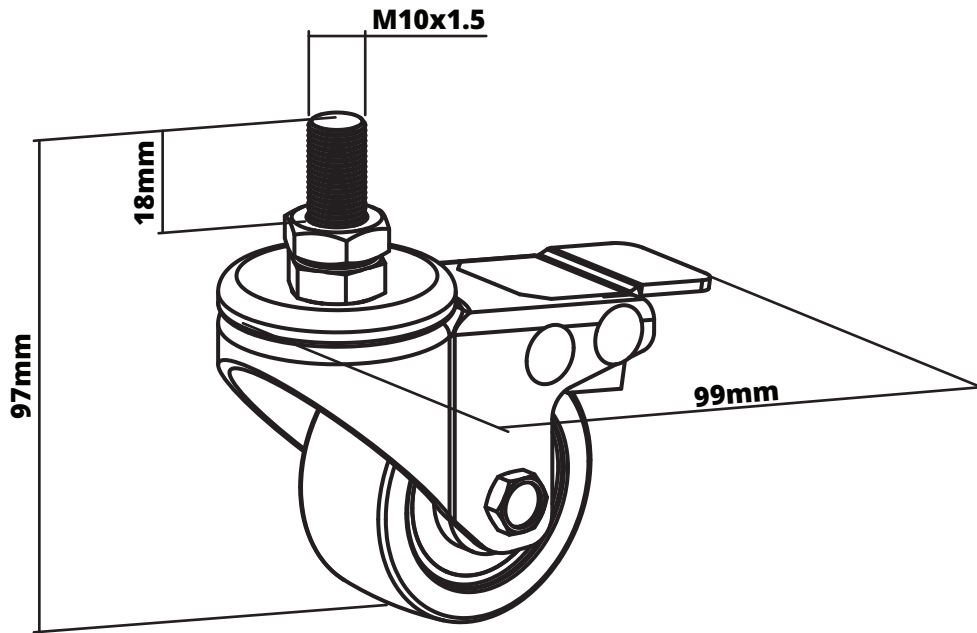

DESKY

Desky Lockable Desk Casters Specification Sheet

M10 Fits Single Motor & Dual Mini

M8 Fits Dual Models

Specifications

Material Steel, Polyurethane (PU), TPE

Surface Finish Powder Coating

Dimensions M10: 97x99mm, M8 87x76.5mm

Weight Capacity 140kg (35kg per wheel)

Wheel Diameter 50mm

Stem Size M8x1.25mm Dual Frame, M10x1.5mm Single Frame + Dual Mini Frame

Locking Type Break

Quantity (Pcs/ Set) 4