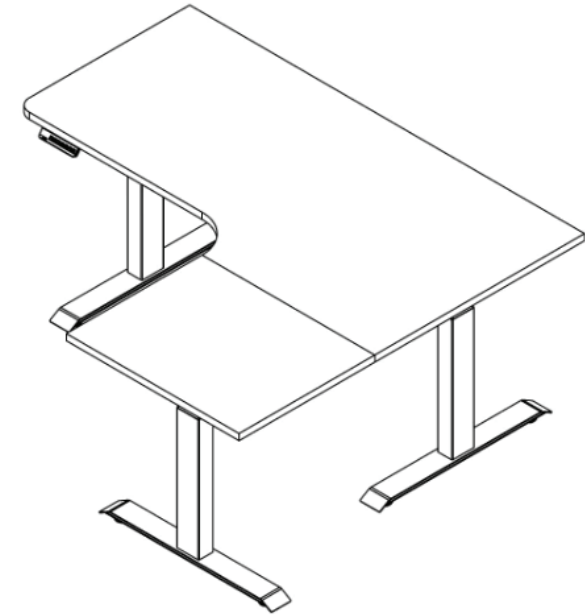

DESKY

Desky L-Shape Melamine Sit Stand Desk Specification Sheet

Specifications

Height Range 60 - 125cm (without desktop)

Gross Weight 52kg

Travel Speed 36mm per second loaded

Noise Level 40db in motion

Weight Capacity 200kg

Input Power 240v

Transformer Power 200W (0.1W on standby)

Cable Management integrated channel recommended

Hand Controller 4 memory presets

Upper & Lower Limits Yes - Programable by user