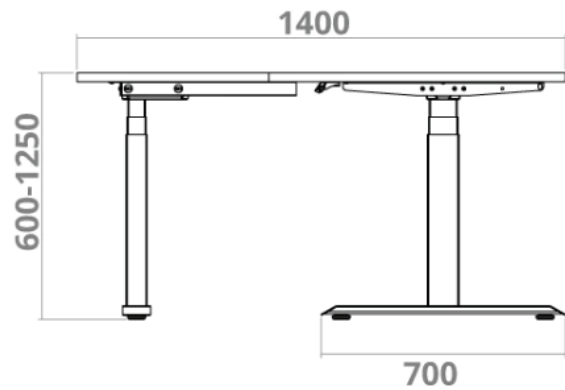

DESKY

Desky L-Shape Melamine Sit Stand Desk Specification Sheet

Specifications

Height Range 60 - 125cm (without desktop)

Gross Weight 52kg

Travel Speed 36mm per second loaded

Noise Level 40db in motion

Weight Capacity 200kg

Input Power 240v

Transformer Power 200W (0.1W on standby)

Cable Management integrated channel recommended

Hand Controller 4 memory presets

Upper & Lower Limits Yes - Programable by user