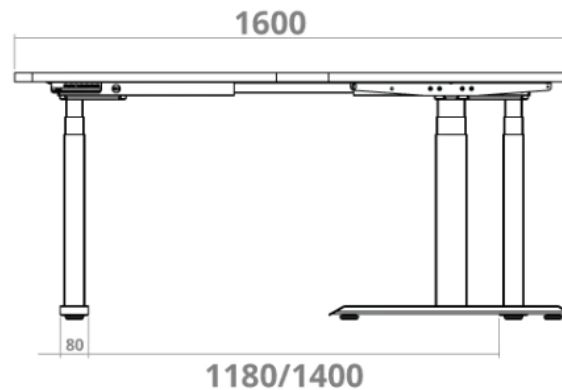

DESKY

Desky L-Shape Melamine Sit Stand Desk Specification Sheet

Specifications

Height Range 60 - 125cm (without desktop)

Gross Weight 52kg

Travel Speed 36mm per second loaded

Noise Level 40db in motion

Weight Capacity 200kg

Input Power 240v

Transformer Power 200W (0.1W on standby)

Cable Management integrated channel recommended

Hand Controller 4 memory presets

Upper & Lower Limits Yes - Programable by user