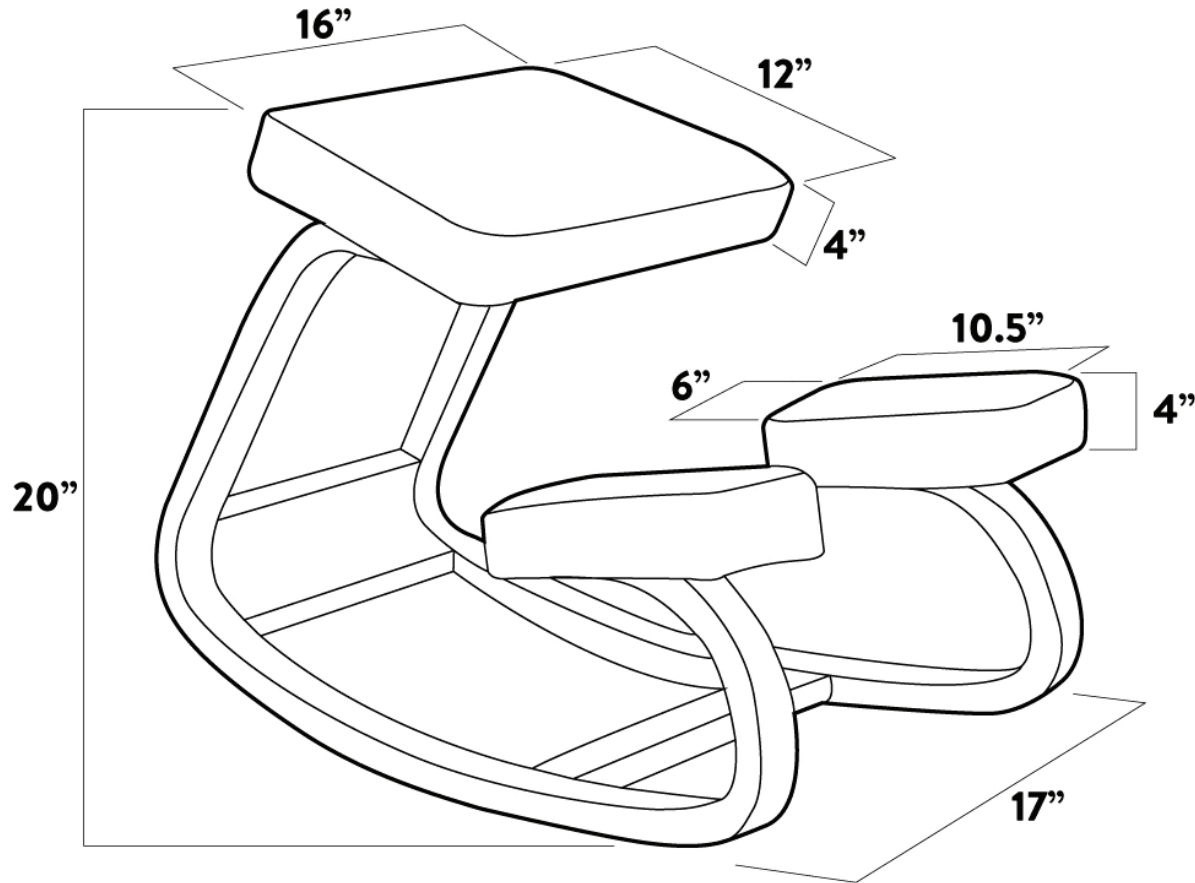

DESKY

Desky Kneeling Chair Specification Sheet

Specifications

Dimensions 30" x 22.5" x 17.4"

Weight Capacity 220lbs

Surface Material Canvas Upholstered

Base Type Steam bent plywood