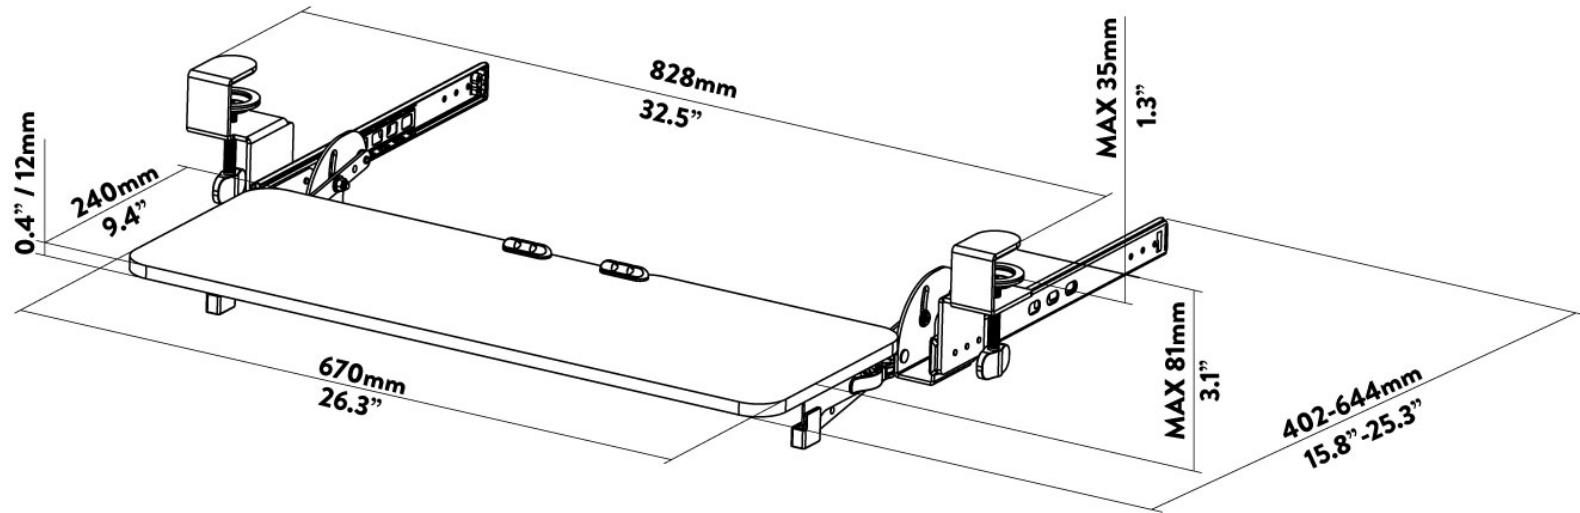

DESKY

Desky Keyboard Tray Specification Sheet

Specifications

Material Steel, Plastic, Particle Board

Surface Finish Powder Coating

Colour Matte Black, white

Dimensions 32.9x25.3x5.5-6.3" (836x644x142-162mm)

Weight Capacity 11 lbs (5kg)

Keyboard Tray Size 26.3x9.4" (670x240mm)

Height Range 3.1" (81mm)

Track Travel 9.5" (242mm)