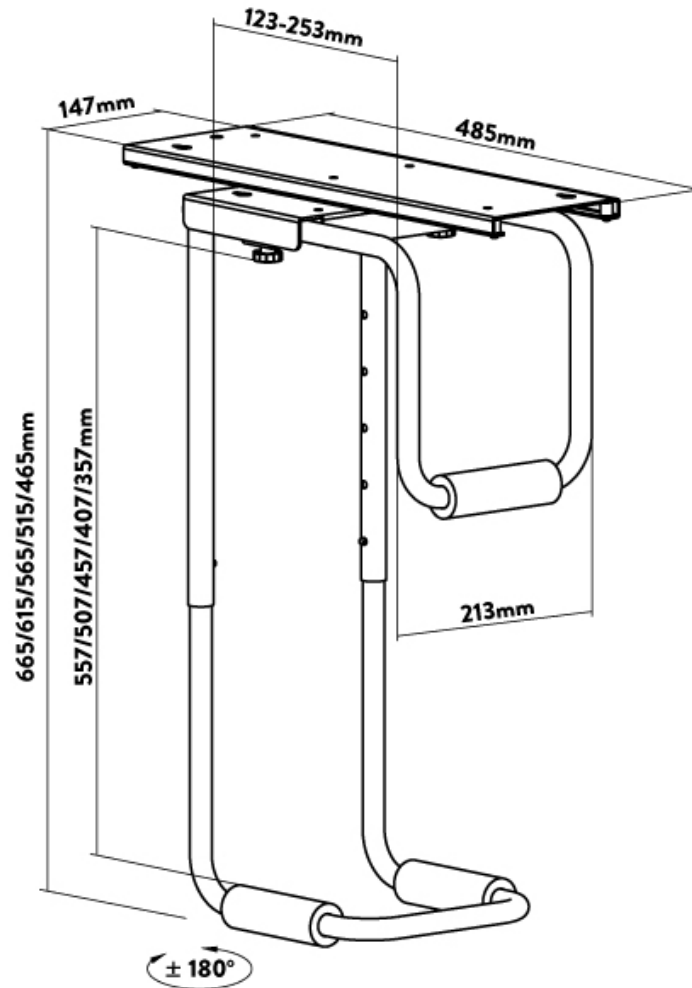

DESKY

Desky Heavy Duty PC Mount Specification Sheet

Specifications

Material Steel, Stainless Steel

Surface Finish Matte Black, Brushed Stainless Steel

Swivel Range 360°

Weight Capacity 30kg (66lbs)

PC Width Range: 123-253mm

PC Height Range: 557/507/457/407/357mm