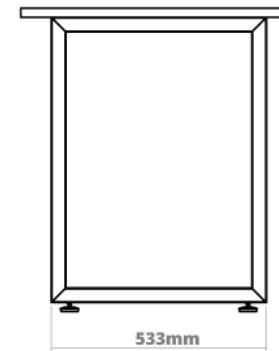

DESKY

www.desky.ca

Desky Fixed Office Side Table Specification Sheet

TOP VIEW

FRONT VIEW

SIDE VIEW

Specifications

Frame Material	Steel
Frame Finish	Matte Black, White, Grey
Desktop Finishes	Hardwood, Softwood, Melamine, Rubberwood

Dimensions	47.2" x 29.5" x 28.5"
Desktop Thickness	1"
Weight Capacity	220.5 lbs