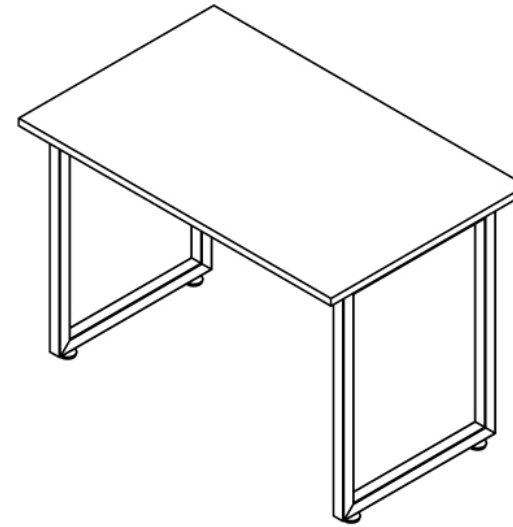

DESKY

www.desky.ca

Desky Fixed Office Side Table Specification Sheet

TOP VIEW

FRONT VIEW

SIDE VIEW

Specifications

Frame Material	Steel
Frame Finish	Matte Black, White, Grey
Desktop Finishes	Hardwood, Softwood, Melamine, Rubberwood

Dimensions	47.2" x 29.5" x 28.5"
Desktop Thickness	1"
Weight Capacity	220.5 lbs