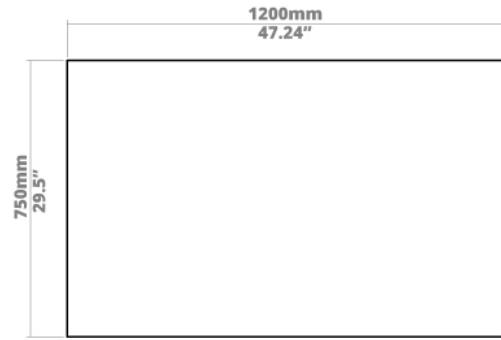

DESKY

www.desky.ca

Desky Fixed Office Side Table Specification Sheet

TOP VIEW

FRONT VIEW

SIDE VIEW

Specifications

Frame Material	Steel
Frame Finish	Matte Black, White, Grey
Desktop Finishes	Hardwood, Softwood, Melamine, Rubberwood

Dimensions	47.2" x 29.5" x 28.5"
Desktop Thickness	1"
Weight Capacity	220.5 lbs