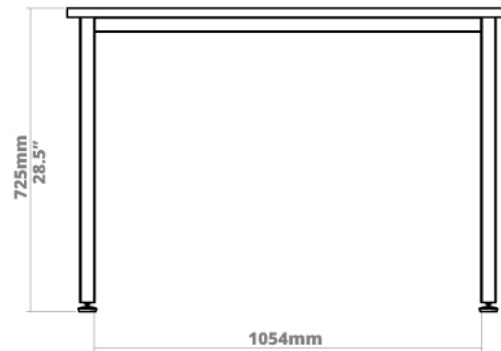

DESKY

www.desky.ca

Desky Fixed Office Side Table Specification Sheet

TOP VIEW

FRONT VIEW

SIDE VIEW

Specifications

Frame Material	Steel
Frame Finish	Matte Black, White, Grey
Desktop Finishes	Hardwood, Softwood, Melamine, Rubberwood

Dimensions	47.2" x 29.5" x 28.5"
Desktop Thickness	1"
Weight Capacity	220.5 lbs