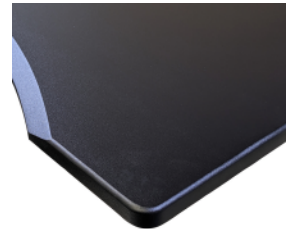

DESKY

Desky Ergo Edge Desktops Specification Sheet

Ergo Bamboo

Ergo Dark Bamboo

Ergo Black

Ergo White

Specifications

Core Material	MDF or Bamboo
Finish	Melamine Decorative Surface or Bamboo with Clear Polyurethane hard wearing finish
Colours	White, Black, Sustainable Bamboo

Standard Sizes	47.2" x 29.5", 59.1" x 29.5", 70.9" x 29.5"
Desktop Thickness	1"
Custom Sizes	Not available