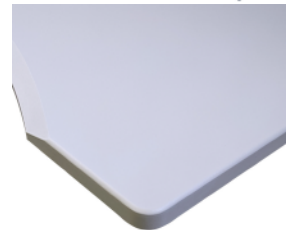

DESKY

Desky Ergo Edge Desktops Specification Sheet

Ergo Bamboo

Ergo Dark Bamboo

Ergo Black

Ergo White

Specifications

Core Material	MDF or Bamboo
Finish	Melamine Decorative Surface or Bamboo with Clear Polyurethane hard wearing finish
Colours	White, Black, Sustainable Bamboo

Standard Sizes	47.2" x 29.5", 59.1" x 29.5", 70.9" x 29.5"
Desktop Thickness	1"
Custom Sizes	Not available