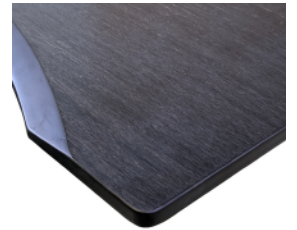

DESKY

Desky Ergo Edge Desktops Specification Sheet

Ergo Bamboo

Ergo Dark Bamboo

Ergo Black

Ergo White

Specifications

Core Material	MDF or Bamboo
Finish	Melamine Decorative Surface or Bamboo with Clear Polyurethane hard wearing finish
Colours	White, Black, Sustainable Bamboo

Standard Sizes	47.2" x 29.5", 59.1" x 29.5", 70.9" x 29.5"
Desktop Thickness	1"
Custom Sizes	Not available