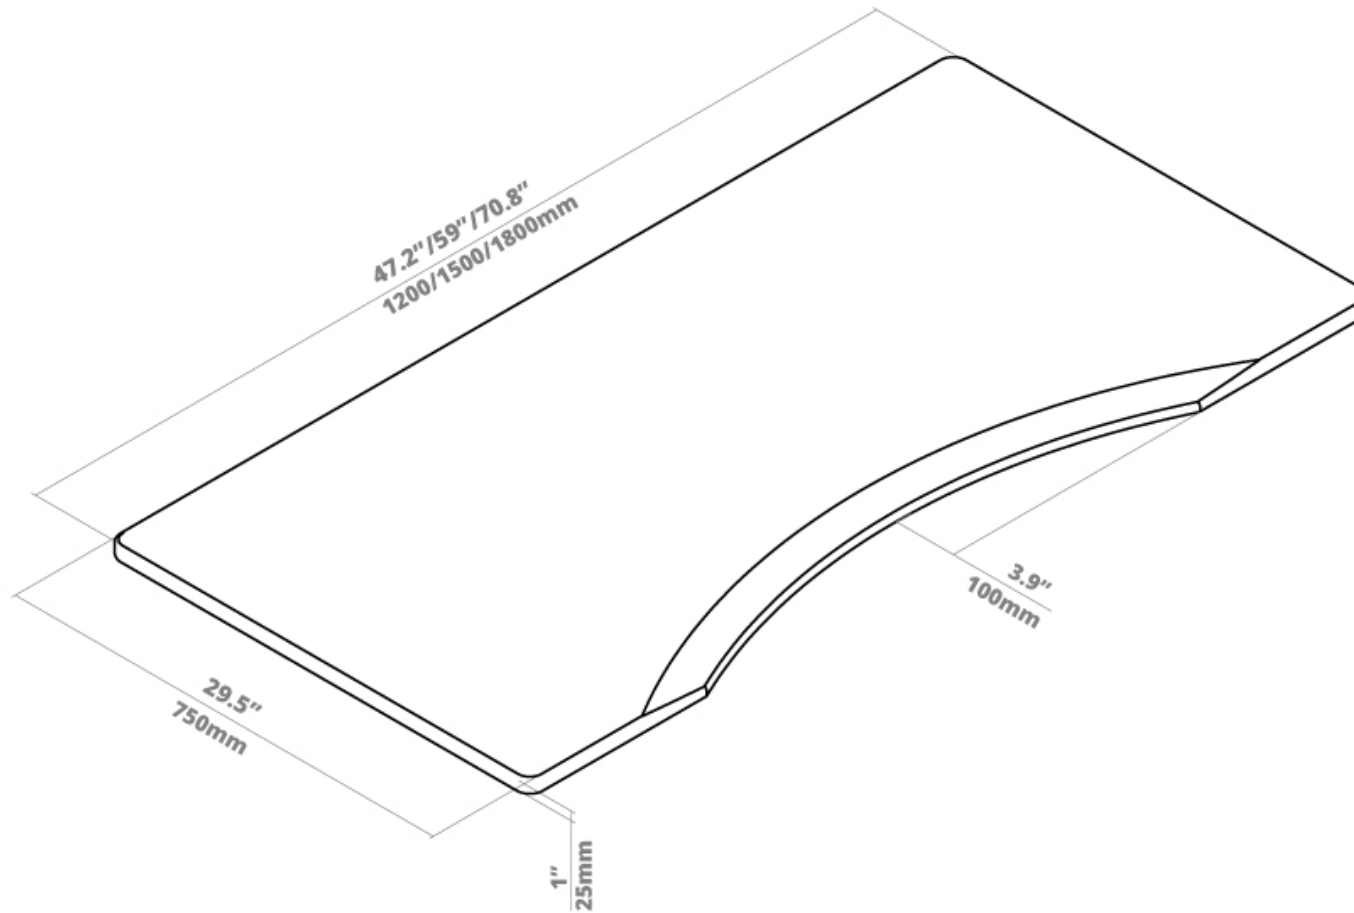

DESKY

Desky Ergo Edge Desktops Specification Sheet

Ergo Bamboo

Ergo Dark Bamboo

Ergo Black

Ergo White

Specifications

Core Material	MDF or Bamboo
Finish	Melamine Decorative Surface or Bamboo with Clear Polyurethane hard wearing finish
Colours	White, Black, Sustainable Bamboo

Standard Sizes	47.2" x 29.5", 59.1" x 29.5", 70.9" x 29.5"
Desktop Thickness	1"
Custom Sizes	Not available