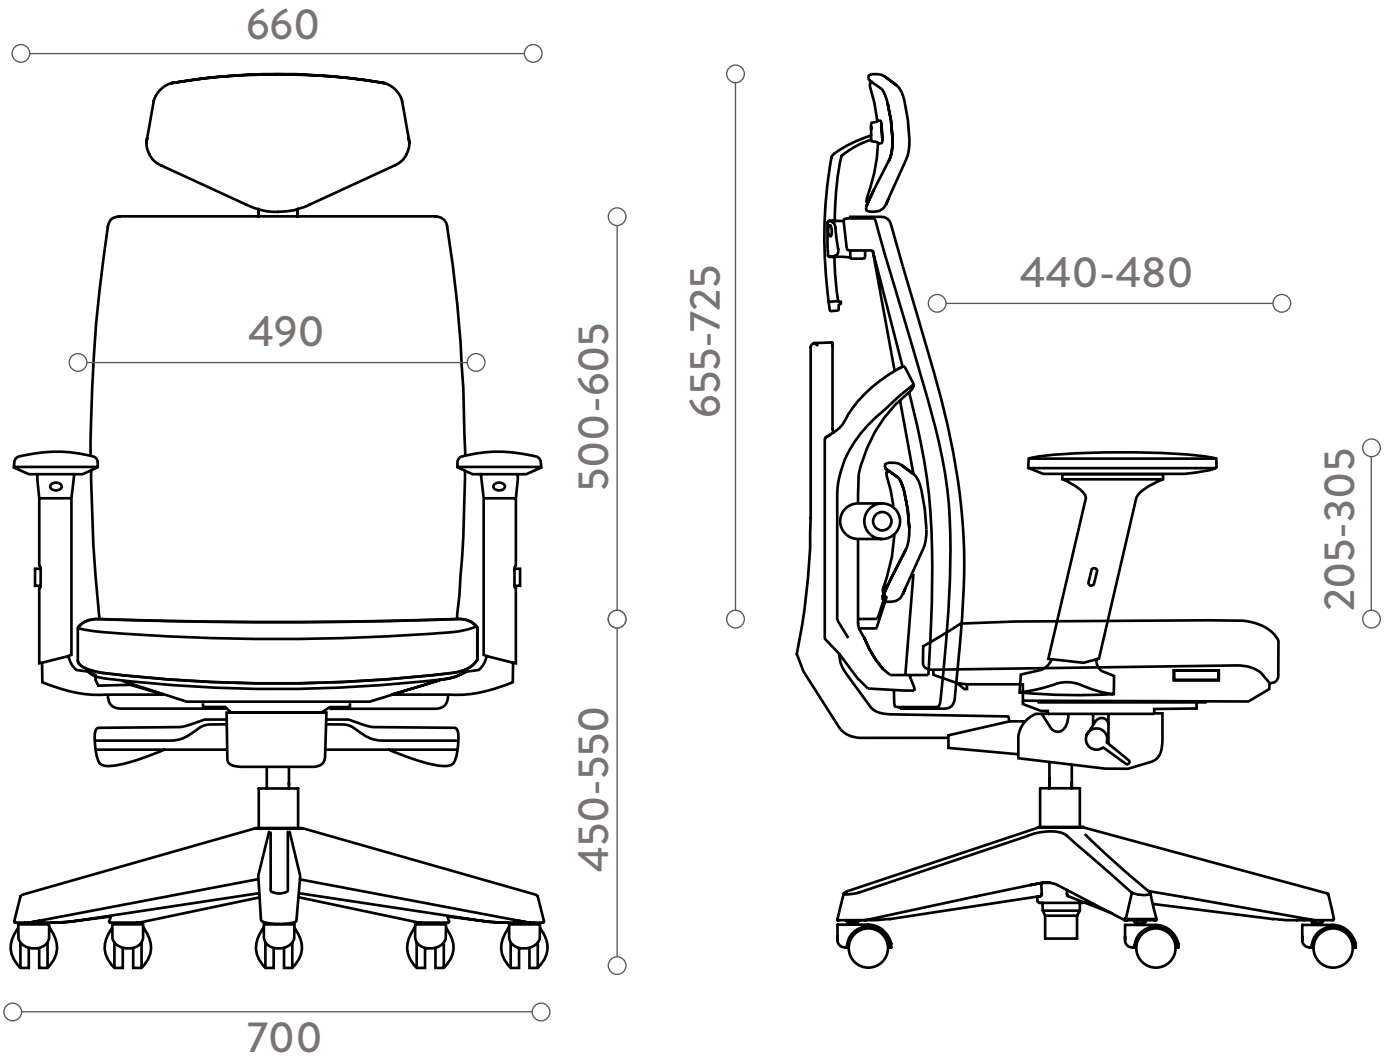

## Elite Ergonomic Chair

## Dimensions

## Adjustments

- Height Adjustable Headrest
- Tilting Headrest
- Height Adjustable Seat
- Sliding Seat
- Height Adjustable Backrest
- Height Adjustable Armrest
- Synchronised Tilt Seat + Backrest
- Adjustable Lumbar
- Tilting Backrest
- Depth/Angle Adjustable Armrest
- Spring Head Mechanism

## Specifications

<b>Headrest</b>	Optional	<b>Material</b>	Fabric seat, mesh backing
<b>Back Tilt Tension Adjust</b>	Manual	<b>Weight Capacity</b>	115kg
<b>Colours</b>	Black,	<b>Warranty</b>	10 years