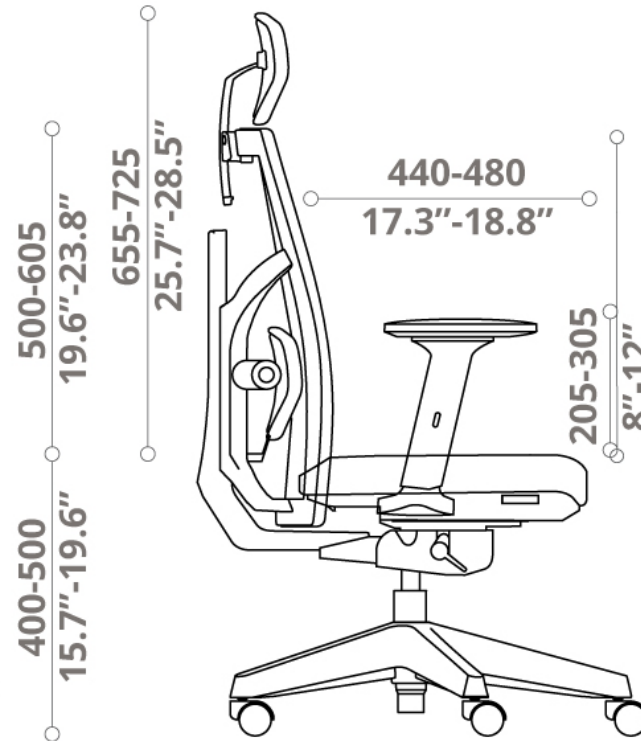

DESKY

Desky Elite Ergonomic Chair Specification Sheet

Height Adjustable
Headrest

Height Adjustable
Backrest

Tilting Backrest

Height Adjustable
Seat

Synchronised Tilt
Seat + Backrest

Spring Head
Mechanism

Tilting Headrest

Height Adjustable
Armrest

Depth/Angle
Adjustable Armrest

Sliding Seat

Adjustable
Lumbar

Specifications

Headrest Optional

Back Tilt Tension Adjust Manual

Colours Black

Material PLastic, Fabric seat, mesh backing

Weight Capacity 330 lbs

Warranty 10 Years