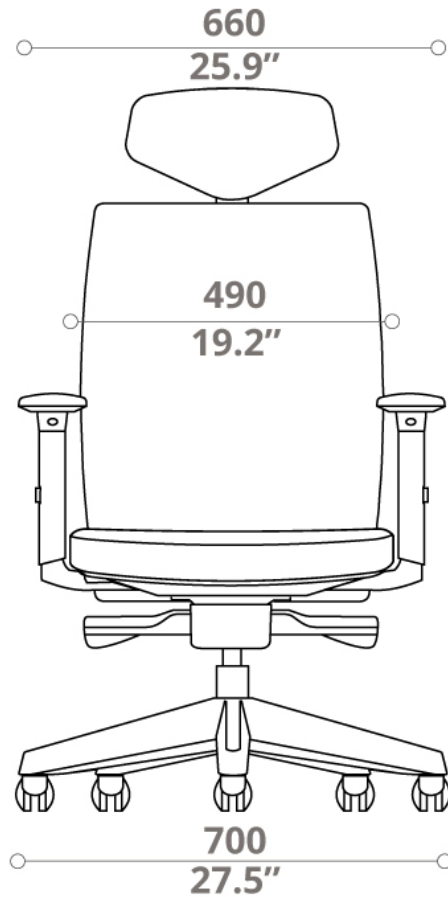

DESKY

Desky Elite Ergonomic Chair Specification Sheet

Height Adjustable
Headrest

Height Adjustable
Backrest

Tilting Backrest

Height Adjustable
Seat

Synchronised Tilt
Seat + Backrest

Spring Head
Mechanism

Tilting Headrest

Height Adjustable
Armrest

Depth/Angle
Adjustable Armrest

Sliding Seat

Adjustable
Lumbar

Specifications

Headrest Optional

Back Tilt Tension Adjust Manual

Colours Black

Material PLastic, Fabric seat, mesh backing

Weight Capacity 330 lbs

Warranty 10 Years