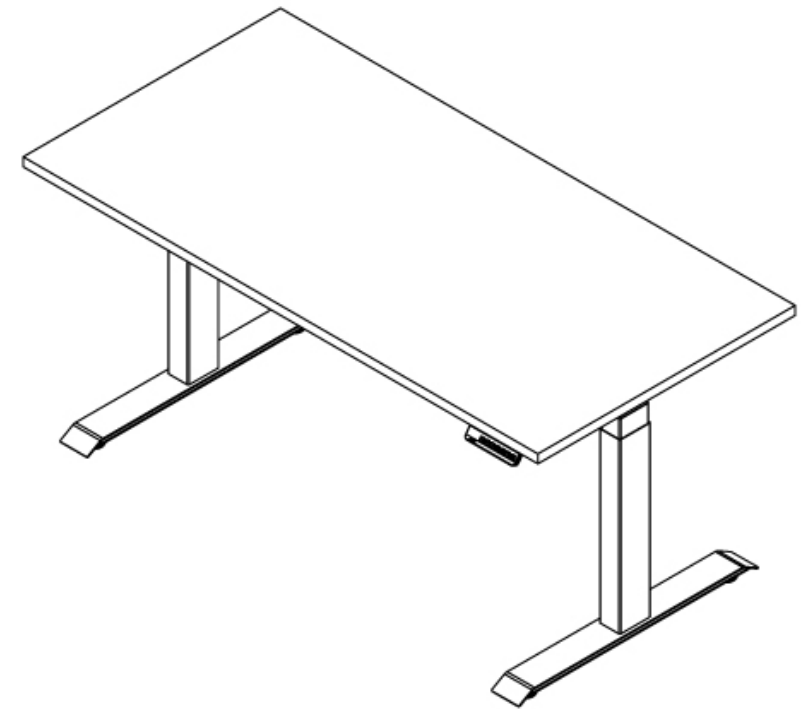

DESKY

www.desky.ca

Desky Dual Sit Stand Desk Specification Sheet

Specifications

Height Range	23.6"- 49.2" (without desktop)	Input Power	110v
Gross Weight	79.4 lbs	Transformer Power	200W (0.1W on standby)
Travel Speed	1.4" per second loaded	Cable Management	Desky Mini Cable and Power Tray recommended
Noise Level	40db in motion	Hand Controller	4 memory presets
Base Width	Suits desks 43.3" - 94.5"	Upper & Lower Limits	Yes - Programable by user
Weight Capacity	308.6 lbs	Overload Protection	Yes