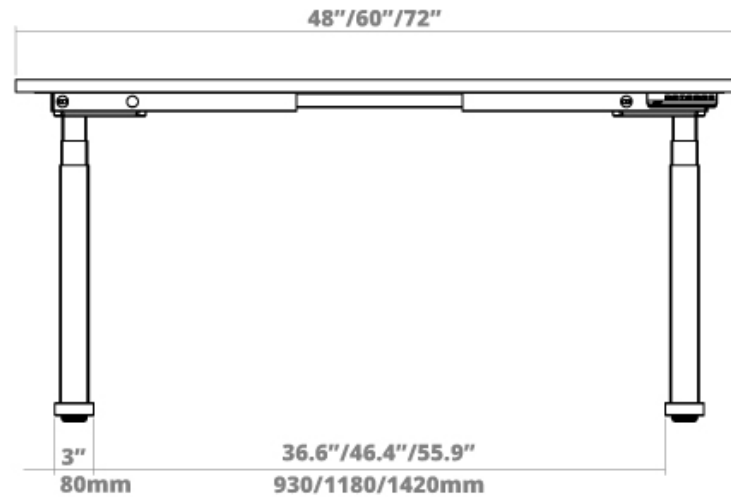

DESKY

www.desky.ca

Desky Dual Sit Stand Desk Specification Sheet

Specifications

Height Range	23.6"- 49.2" (without desktop)	Input Power	110v
Gross Weight	79.4 lbs	Transformer Power	200W (0.1W on standby)
Travel Speed	1.4" per second loaded	Cable Management	Desky Mini Cable and Power Tray recommended
Noise Level	40db in motion	Hand Controller	4 memory presets
Base Width	Suits desks 43.3" - 94.5"	Upper & Lower Limits	Yes - Programable by user
Weight Capacity	308.6 lbs	Overload Protection	Yes