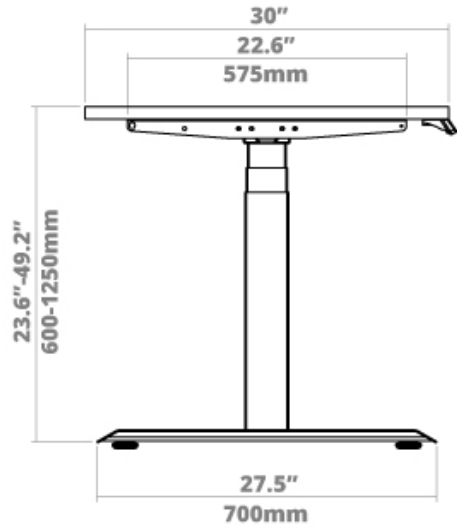

DESKY

www.desky.ca

Desky Dual Sit Stand Desk Specification Sheet

Specifications

Height Range	23.6"- 49.2" (without desktop)	Input Power	110v
Gross Weight	79.4 lbs	Transformer Power	200W (0.1W on standby)
Travel Speed	1.4" per second loaded	Cable Management	Desky Mini Cable and Power Tray recommended
Noise Level	40db in motion	Hand Controller	4 memory presets
Base Width	Suits desks 43.3" - 94.5"	Upper & Lower Limits	Yes - Programable by user
Weight Capacity	308.6 lbs	Overload Protection	Yes