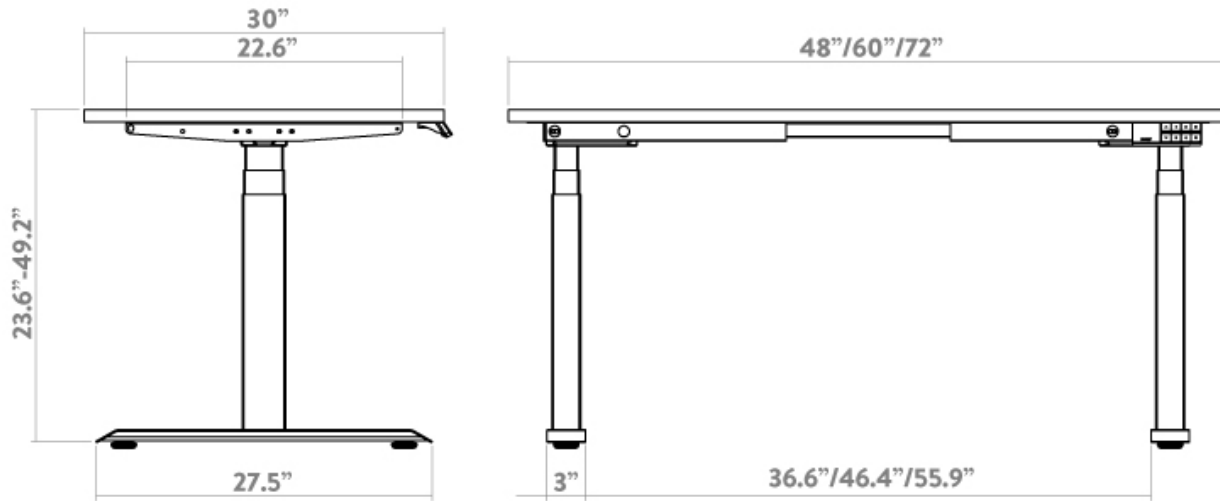

DESKY

Desky Dual Ergo Sit Stand Desk Specification Sheet

Specifications

Height Range 23.6" - 49.2" (without desktop)

Gross Weight 79.4 lbs

Travel Speed 1.4" per second loaded

Noise Level 40db in motion

Base Width Suits desks 43.3" - 94.5"

Weight Capacity 308.6 lbs

Input Power 110v

Transformer Power 350W (0.1W on standby)

Cable Management Style Integrated cable channel recommended

Hand Controller 4 memory presets

Upper & Lower Limits Yes - Programable by user