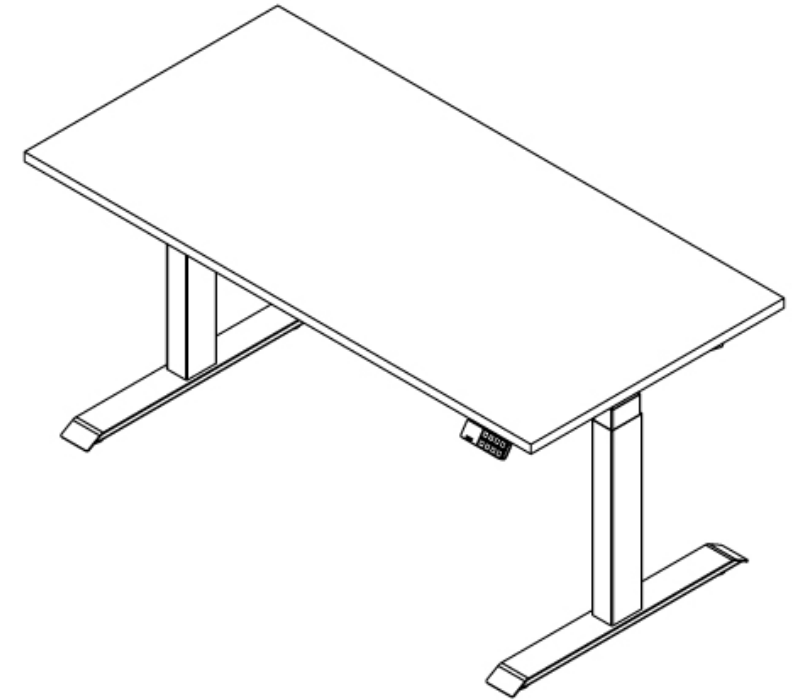

DESKY

Desky Dual Ergo Sit Stand Desk Specification Sheet

Specifications

Height Range 23.6" - 49.2" (without desktop)

Gross Weight 79.4 lbs

Travel Speed 1.4" per second loaded

Noise Level 40db in motion

Base Width Suits desks 43.3" - 94.5"

Weight Capacity 308.6 lbs

Input Power 110v

Transformer Power 350W (0.1W on standby)

Cable Management Style Integrated cable channel recommended

Hand Controller 4 memory presets

Upper & Lower Limits Yes - Programable by user