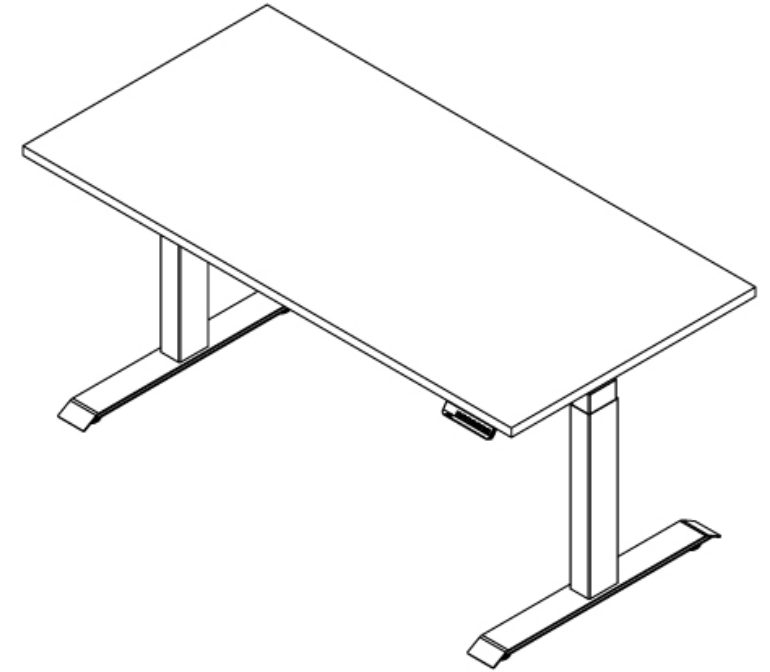

DESKY

Desky Dual Sit Stand Desk Specification Sheet

Specifications

Height Range 23.6" - 49.2" (without desktop)

Gross Weight 79.4 lbs

Travel Speed 1.4" per second loaded

Noise Level 40db in motion

Base Width Suits desks 43.3" - 94.5"

Weight Capacity 308.6 lbs

Input Power 110v

Transformer Power 200W (0.1W on standby)

Cable Management Desky Mini Cable and Power Tray recommended

Hand Controller 4 memory presets

Upper & Lower Limits Yes - Programable by user