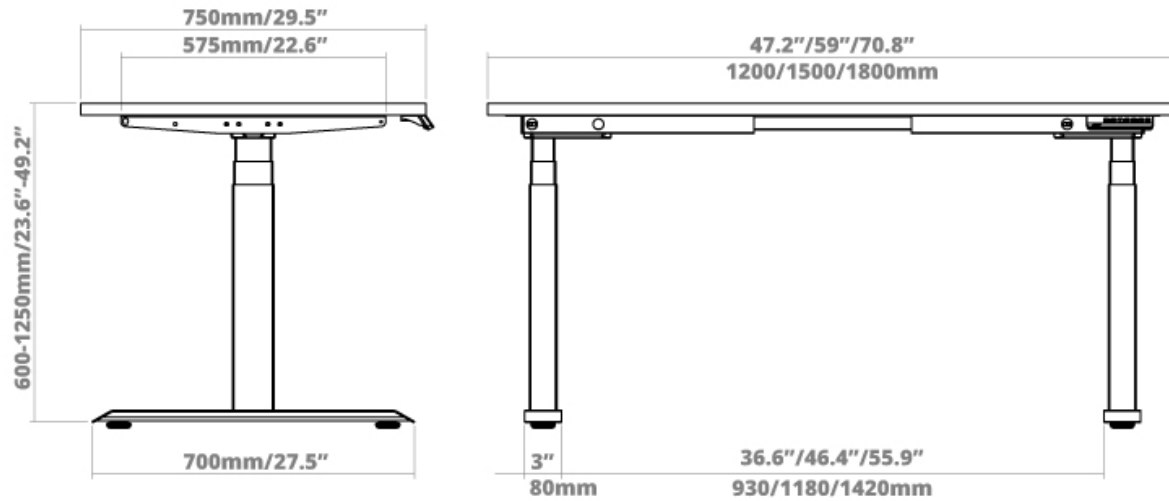

DESKY

Desky Dual Sit Stand Desk Specification Sheet

Specifications

Height Range 23.6" - 49.2" (without desktop)

Gross Weight 79.4 lbs

Travel Speed 1.4" per second loaded

Noise Level 40db in motion

Base Width Suits desks 43.3" - 94.5"

Weight Capacity 308.6 lbs

Input Power 110v

Transformer Power 200W (0.1W on standby)

Cable Management Desky Mini Cable and Power Tray recommended

Hand Controller 4 memory presets

Upper & Lower Limits Yes - Programable by user