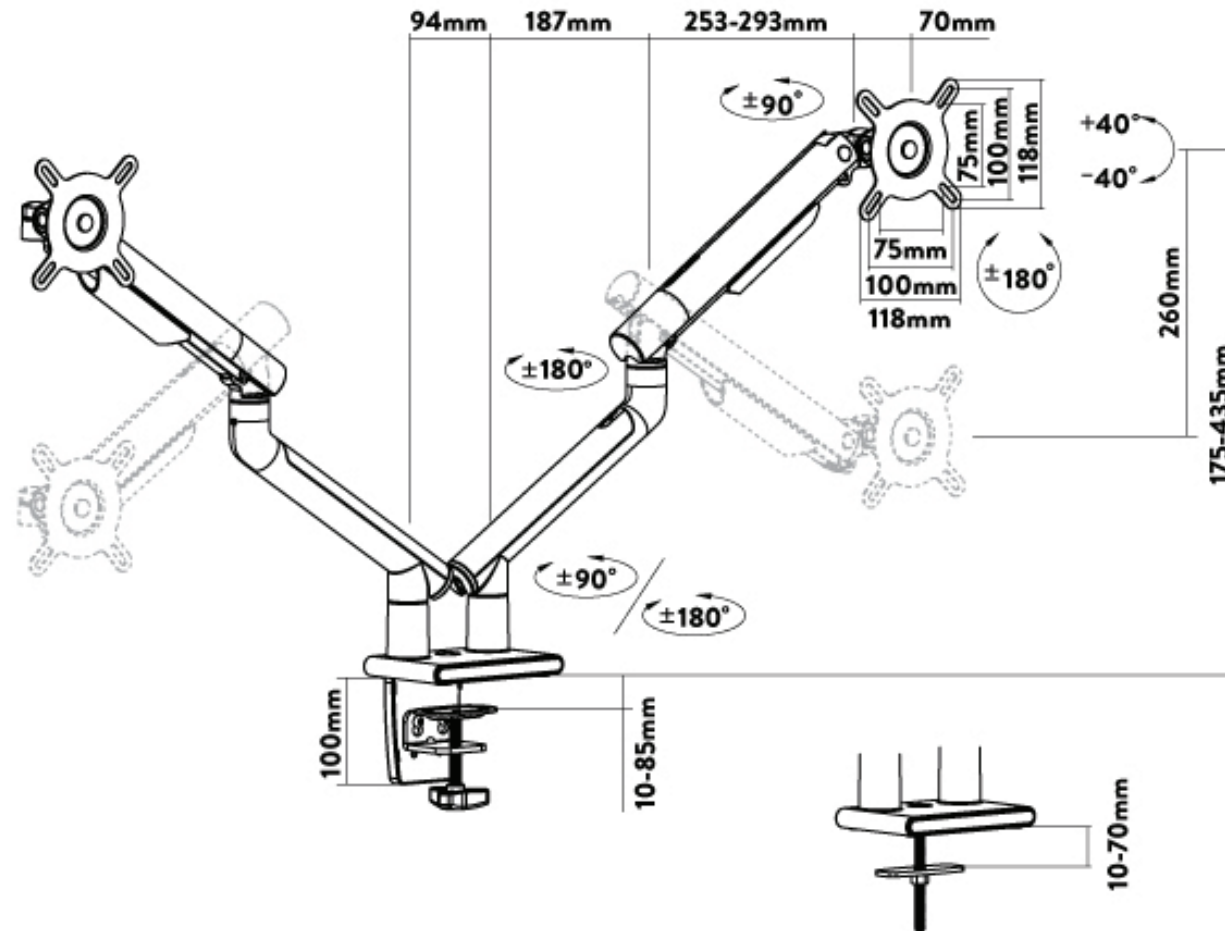

DESKY

Desky Dual Slim Aluminium Monitor Arm Specification Sheet

Specifications

Material	Steel, Plastic, Aluminium	Weight Capacity	2-9kg (4.4lbs~19.8lbs)
Surface Finish	Powder Coating	Fit Screen Size	17"-32"
Colour	White, Space Grey	VESA Compatible	100x100,75x75
Dimensions	1051x152x622mm (41.4"x6"x24.5")	Installation	Clamp or through desk