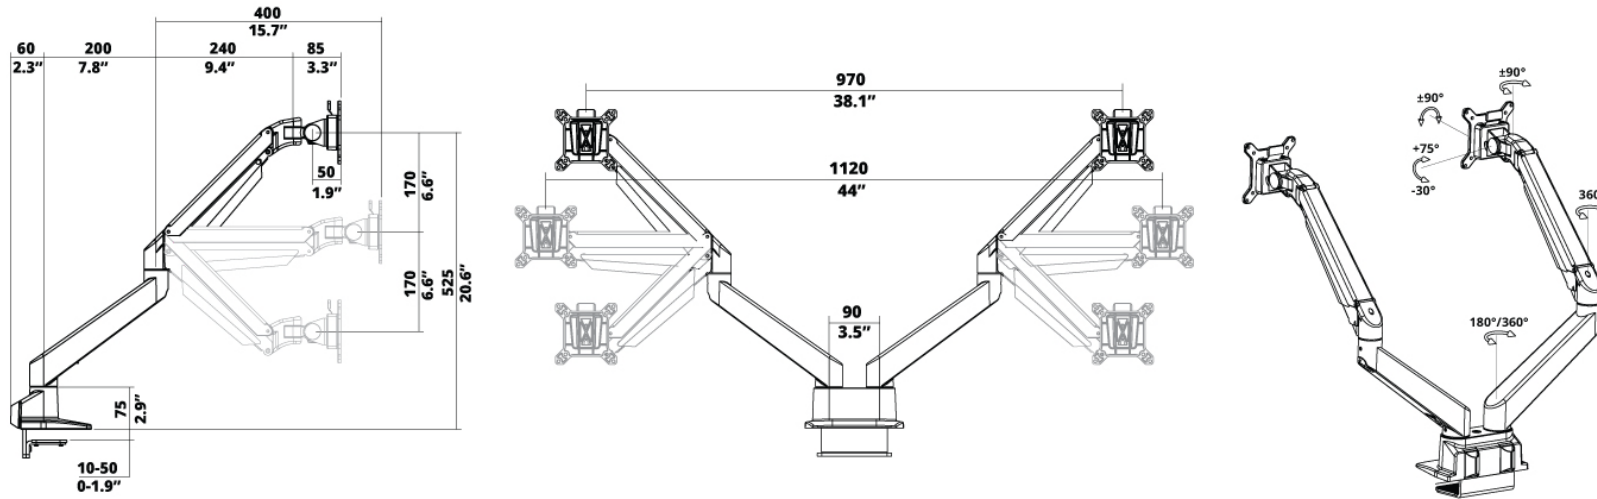

## Desky Dual Monitor Arm Specification Sheet

										Desk thickness application (mm)	
LCD Size	Wt.Capacity (kg   lbs)	Lift(mm)	Tilt	Swivel	Pivot	VESA	Packing size(mm)	NW(kg)	GW(kg)	Thru desk	desk clamp
≤27"	2-10kg	340mm	-30° +75°	±90°	±90°	75*75	Inner :560*235*125	Inner :3.7	Inner :4.5	10~50mm	10~50mm
	4.4-22lbs	13.3"					100*100				
							Inner / Outside : 3/1				

### Specifications

**LCD Screen Size**

27" and under

**Weight Capacity**

4.4-22 lbs per screen

**VESA**

3"x3", 3.9"x3.9" / 75x75, 100x100mm

**Mounting Options**

Through Desk: 0.4"-2" Desk Clamp: 0.4"-2"

**Laptop Mount**

Yes, Available Here

**Product Weight**

16.5 lbs

**Available Finishes**

Matte Black, Silver, White

**Max Height**

20.3"

**Min Height**

6.7"

**Max Reach**

25.8"