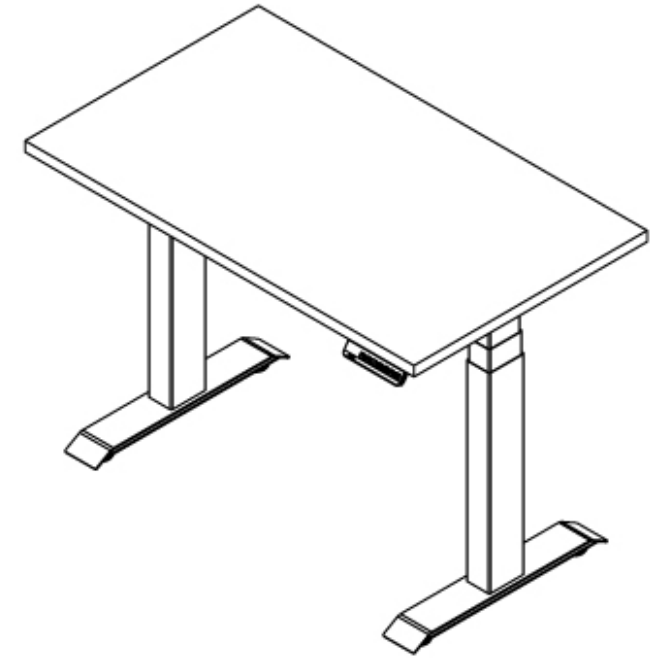

## Desky Dual Mini Sit Stand Desk Specification Sheet

### Specifications

**Height Range** 23.6" - 49.2" (without desktop)

**Gross Weight** 79.4 lbs

**Travel Speed** 1.4" per second loaded

**Noise Level** 40db in motion

**Base Width** Suits desks 31.5" - 55.1"