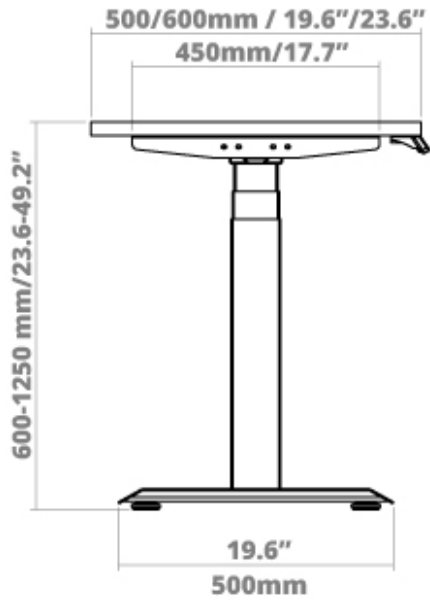

## Desky Dual Mini Sit Stand Desk Specification Sheet

### Specifications

**Height Range** 23.6" - 49.2" (without desktop)

**Gross Weight** 79.4 lbs

**Travel Speed** 1.4" per second loaded

**Noise Level** 40db in motion

**Base Width** Suits desks 31.5" - 55.1"

**Weight Capacity** 308.6 lbs

**Input Power** 110v

**Transformer Power** 200W (0.1W on standby)

**Cable Management** Desky Mini Cable and Power Tray recommended

**Hand Controller** 4 memory presets

**Upper & Lower Limits** Yes - Programable by user