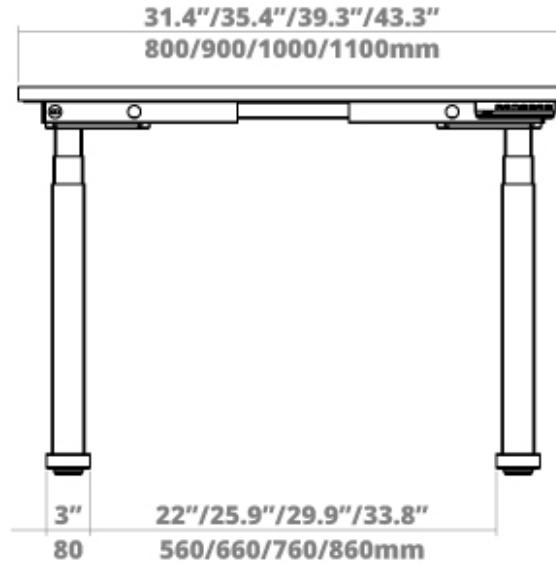

## Desky Dual Mini Sit Stand Desk Specification Sheet

### Specifications

**Height Range** 23.6" - 49.2" (without desktop)

**Gross Weight** 79.4 lbs

**Travel Speed** 1.4" per second loaded

**Noise Level** 40db in motion

**Base Width** Suits desks 31.5" - 55.1"

**Weight Capacity** 308.6 lbs

**Input Power** 110v

**Transformer Power** 200W (0.1W on standby)

**Cable Management** Desky Mini Cable and Power Tray recommended

**Hand Controller** 4 memory presets

**Upper & Lower Limits** Yes - Programable by user