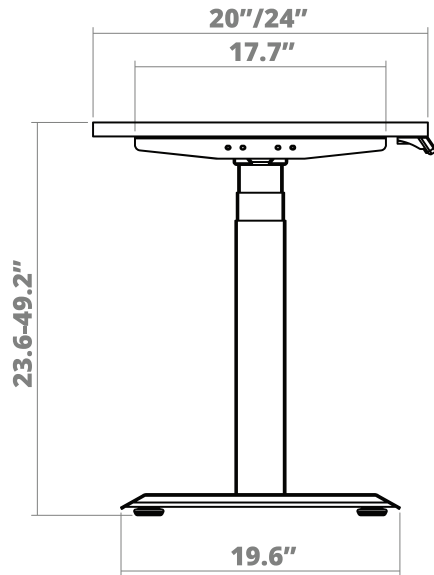

DESKY

Desky Dual Mini Sit Stand Desk Specification Sheet

Specifications

Height Range 23.6" - 49.2" (without desktop)

Gross Weight 79.4 lbs

Travel Speed 1.4" per second loaded

Noise Level 40db in motion

Base Width Suits desks 31.5" - 55.1"

Weight Capacity 308.6 lbs

Input Power 110v

Transformer Power 350W (0.1W on standby)

Cable Management Desky Mini Cable and Power Tray recommended

Hand Controller 4 memory presets

Upper & Lower Limits Yes - Programable by user