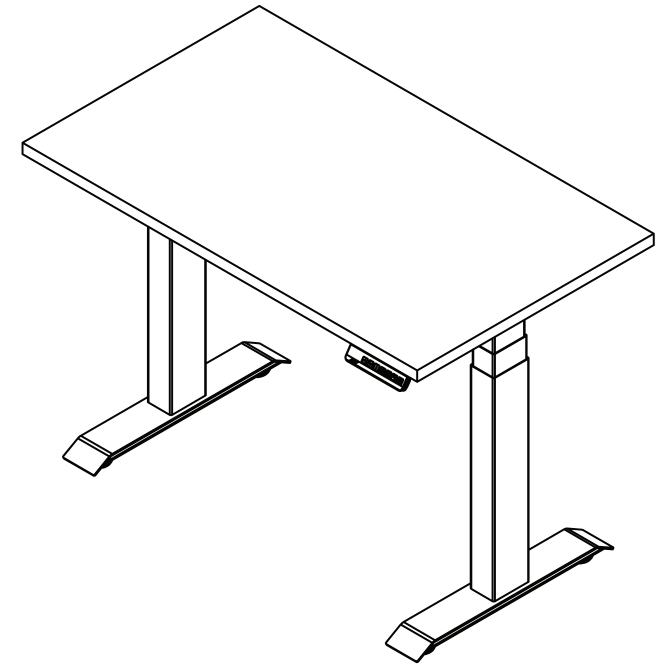

DESKY

Desky Dual Mini Sit Stand Desk Specification Sheet

Specifications

Height Range 23.6" - 49.2" (without desktop)

Gross Weight 79.4 lbs

Travel Speed 1.4" per second loaded

Noise Level 40db in motion

Base Width Suits desks 31.5" - 55.1"

Weight Capacity 308.6 lbs

Input Power 110v

Transformer Power 350W (0.1W on standby)

Cable Management Desky Mini Cable and Power Tray recommended

Hand Controller 4 memory presets

Upper & Lower Limits Yes - Programable by user