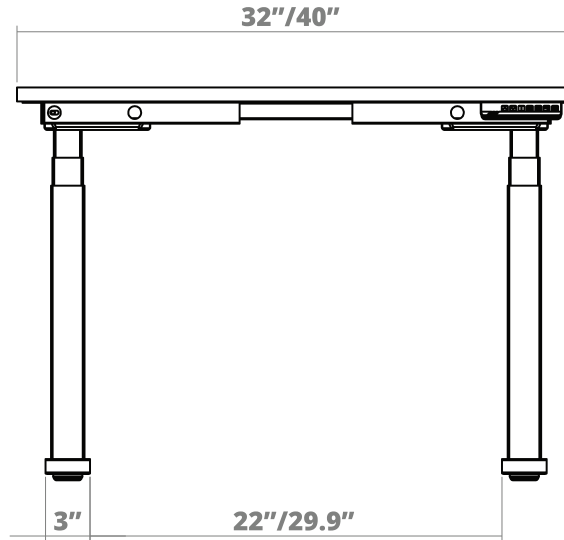

DESKY

Desky Dual Mini Sit Stand Desk Specification Sheet

Specifications

Height Range 23.6" - 49.2" (without desktop)

Gross Weight 79.4 lbs

Travel Speed 1.4" per second loaded

Noise Level 40db in motion

Base Width Suits desks 31.5" - 55.1"

Weight Capacity 308.6 lbs

Input Power 110v

Transformer Power 350W (0.1W on standby)

Cable Management Desky Mini Cable and Power Tray recommended

Hand Controller 4 memory presets

Upper & Lower Limits Yes - Programable by user