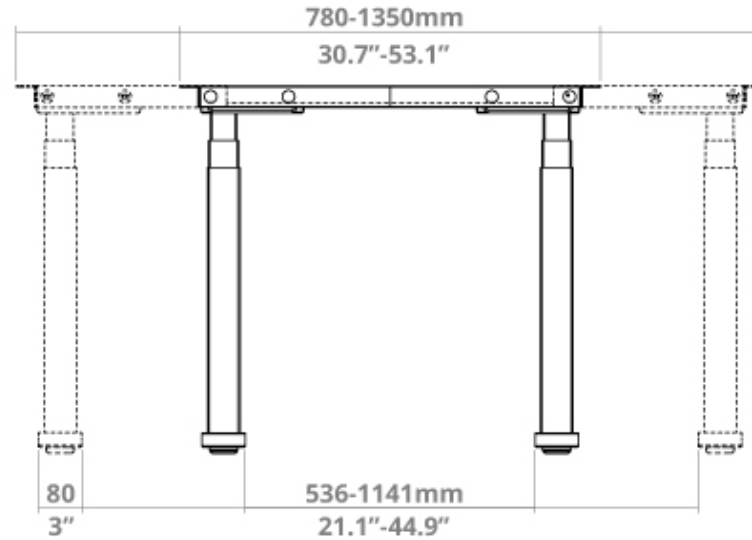

DESKY

www.desky.ca

Desky Dual Mini Standing Desk Frame Specification Sheet

Specifications

Height Range 23.6"- 49.2" (without desktop)

Gross Weight 79.4 lbs

Travel Speed 1.4" per second loaded

Noise Level 40db in motion

Base Width Suits desks 43.3" - 94.5"

Weight Capacity 308.6 lbs

Input Power 240v

Transformer Power 200W (0.1W on standby)

Cable Management Desky Mini Cable and Power Tray recommended

Hand Controller 4 memory presets