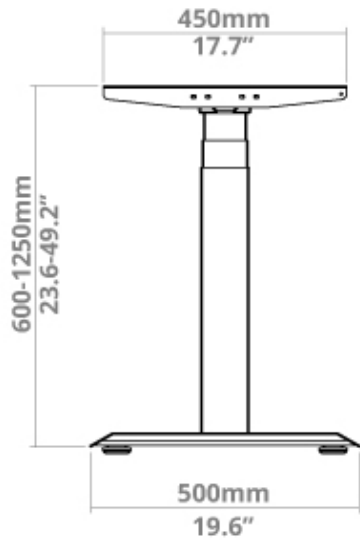

DESKY

www.desky.ca

Desky Dual Mini Standing Desk Frame Specification Sheet

Specifications

Height Range 23.6"- 49.2" (without desktop)

Gross Weight 79.4 lbs

Travel Speed 1.4" per second loaded

Noise Level 40db in motion

Base Width Suits desks 43.3" - 94.5"

Weight Capacity 308.6 lbs

Input Power 240v

Transformer Power 200W (0.1W on standby)

Cable Management Desky Mini Cable and Power Tray recommended

Hand Controller 4 memory presets