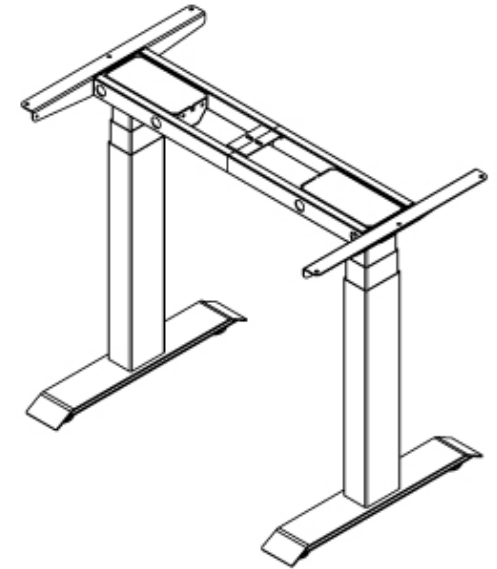

DESKY

www.desky.ca

Desky Dual Mini Standing Desk Frame Specification Sheet

Specifications

Height Range 23.6"- 49.2" (without desktop)

Gross Weight 79.4 lbs

Travel Speed 1.4" per second loaded

Noise Level 40db in motion

Base Width Suits desks 43.3" - 94.5"

Weight Capacity 308.6 lbs

Input Power 240v

Transformer Power 200W (0.1W on standby)

Cable Management Desky Mini Cable and Power Tray recommended

Hand Controller 4 memory presets