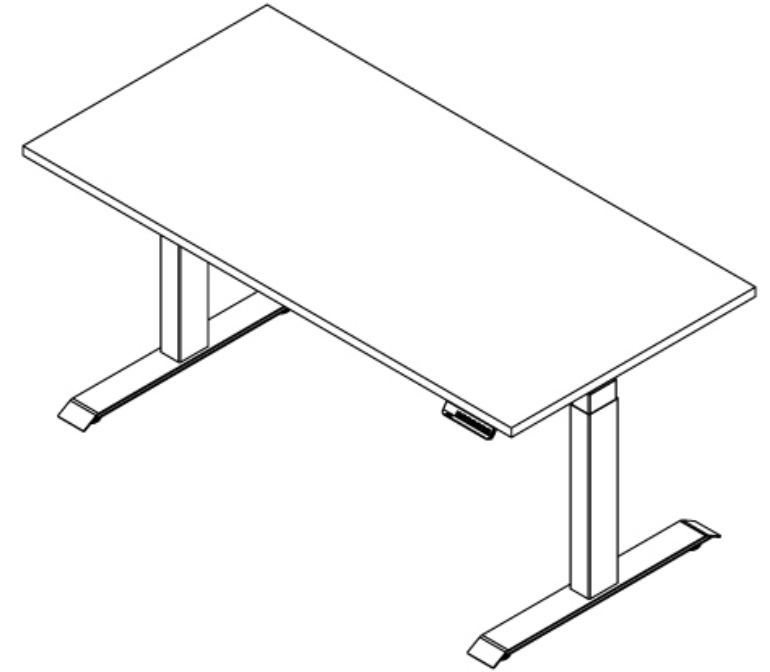

## Desky Dual Melamine Sit Stand Desk Specification Sheet

### Specifications

Height Range 23.6"- 49.2" (without desktop)

Gross Weight 79.4 lbs

Travel Speed 1.4" per second loaded

Noise Level 40db in motion

Base Width Suits desks 43.3" - 94.5"

Weight Capacity 308.6 lbs