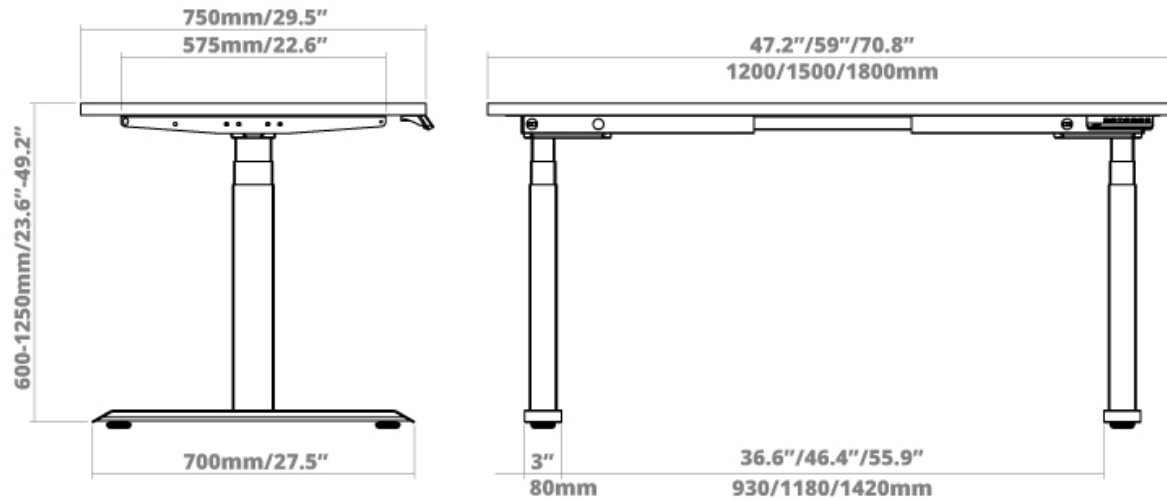

## Desky Dual Melamine Sit Stand Desk Specification Sheet

### Specifications

Height Range 23.6"- 49.2" (without desktop)

Gross Weight 79.4 lbs

Travel Speed 1.4" per second loaded

Noise Level 40db in motion

Base Width Suits desks 43.3" - 94.5"

Weight Capacity 308.6 lbs