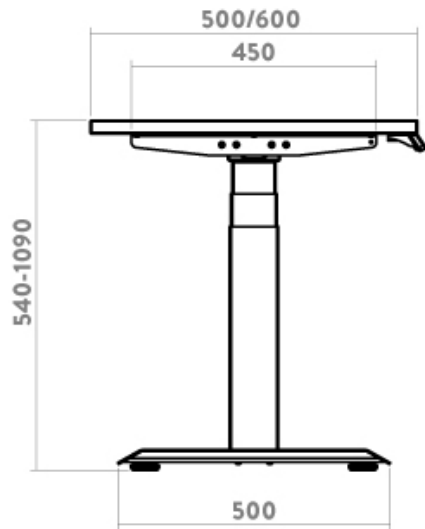

DESKY

Desky Dual Kids Sit Stand Desk Specifiaction Sheet

Specifications

Height Range 54 - 109cm (with desktop)

Gross Weight 36kg

Travel Speed 36mm per second loaded

Noise Level 40db in motion

Base Width Suits desks 800 - 1400mm

Weight Capacity 140kg

Input Power 240v

Transformer Power 200W (0.1W on standby)

Cable Management Desky Basket or Mini Tray

Hand Controller 4 memory presets

Upper & Lower Limits Yes - Programable by user

Overload Protection Yes