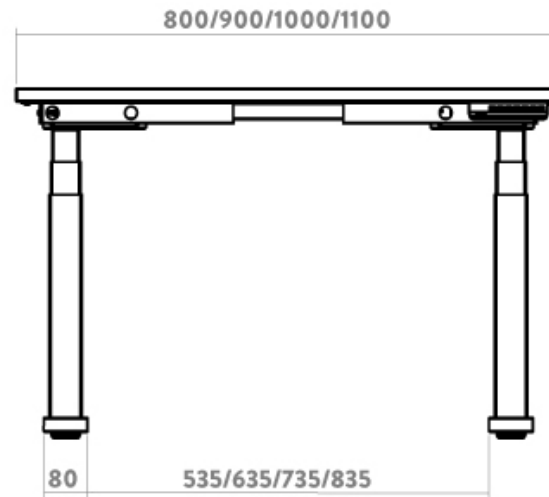

DESKY

Desky Dual Kids Sit Stand Desk Specifiaction Sheet

Specifications

Height Range 54 - 109cm (with desktop)

Gross Weight 36kg

Travel Speed 36mm per second loaded

Noise Level 40db in motion

Base Width Suits desks 800 - 1400mm

Weight Capacity 140kg

Input Power 240v

Transformer Power 200W (0.1W on standby)

Cable Management Desky Basket or Mini Tray

Hand Controller 4 memory presets

Upper & Lower Limits Yes - Programable by user

Overload Protection Yes