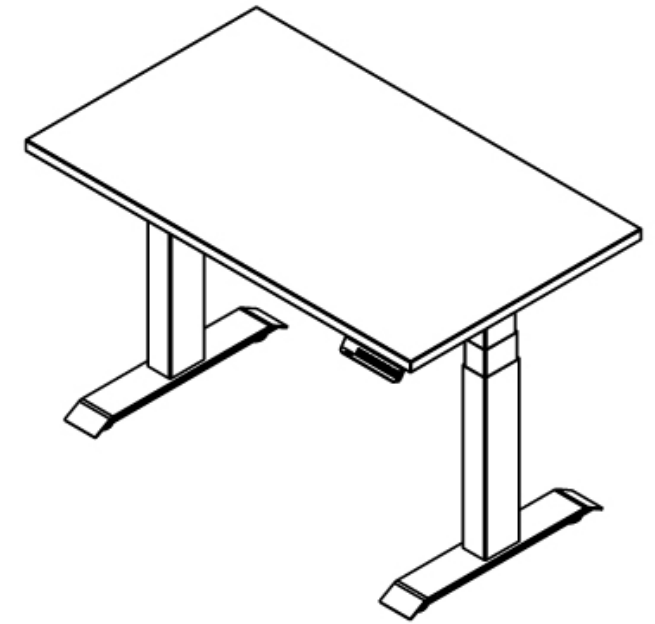

DESKY

Desky Dual Kids Sit Stand Desk Specifiaction Sheet

Specifications

Height Range 54 - 109cm (with desktop)

Gross Weight 36kg

Travel Speed 36mm per second loaded

Noise Level 40db in motion

Base Width Suits desks 800 - 1400mm

Weight Capacity 140kg

Input Power 240v

Transformer Power 200W (0.1W on standby)

Cable Management Desky Basket or Mini Tray

Hand Controller 4 memory presets

Upper & Lower Limits Yes - Programable by user

Overload Protection Yes