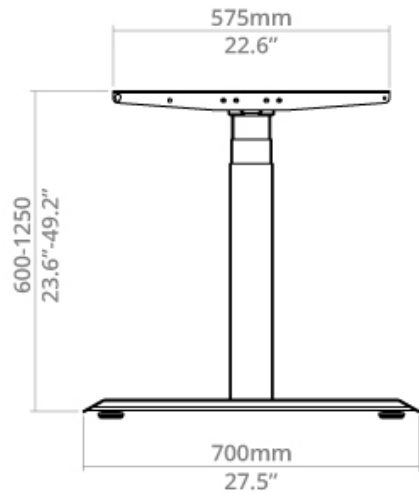

## Desky Dual Sit Stand Desk Frame Specification Sheet

### Specifications

Height Range 23.6"- 49.2" (without desktop)

Gross Weight 79.4 lbs

Travel Speed 1.4" per second loaded

Noise Level 40db in motion

Base Width Suits desks 43.3" - 94.5"

Weight Capacity 308.6 lbs