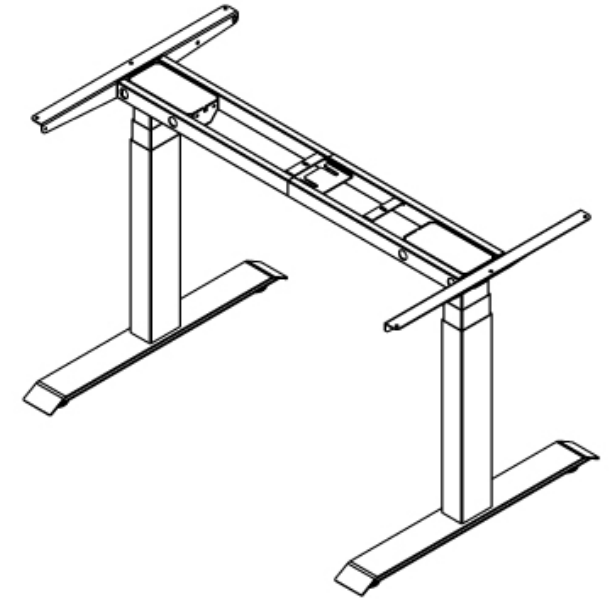

## Desky Dual Sit Stand Desk Frame Specification Sheet

### Specifications

Height Range 23.6"- 49.2" (without desktop)

Gross Weight 79.4 lbs

Travel Speed 1.4" per second loaded

Noise Level 40db in motion

Base Width Suits desks 43.3" - 94.5"

Weight Capacity 308.6 lbs