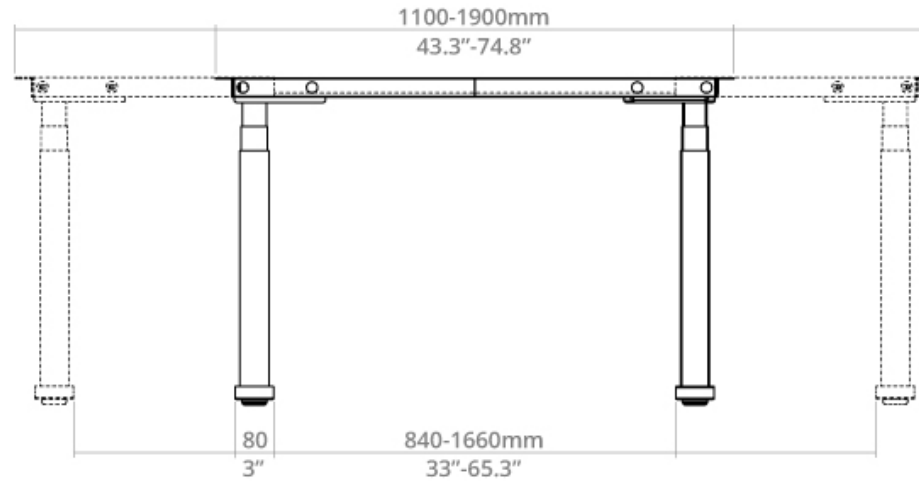

## Desky Dual Sit Stand Desk Frame Specification Sheet

### Specifications

Height Range 23.6"- 49.2" (without desktop)

Gross Weight 79.4 lbs

Travel Speed 1.4" per second loaded

Noise Level 40db in motion

Base Width Suits desks 43.3" - 94.5"

Weight Capacity 308.6 lbs