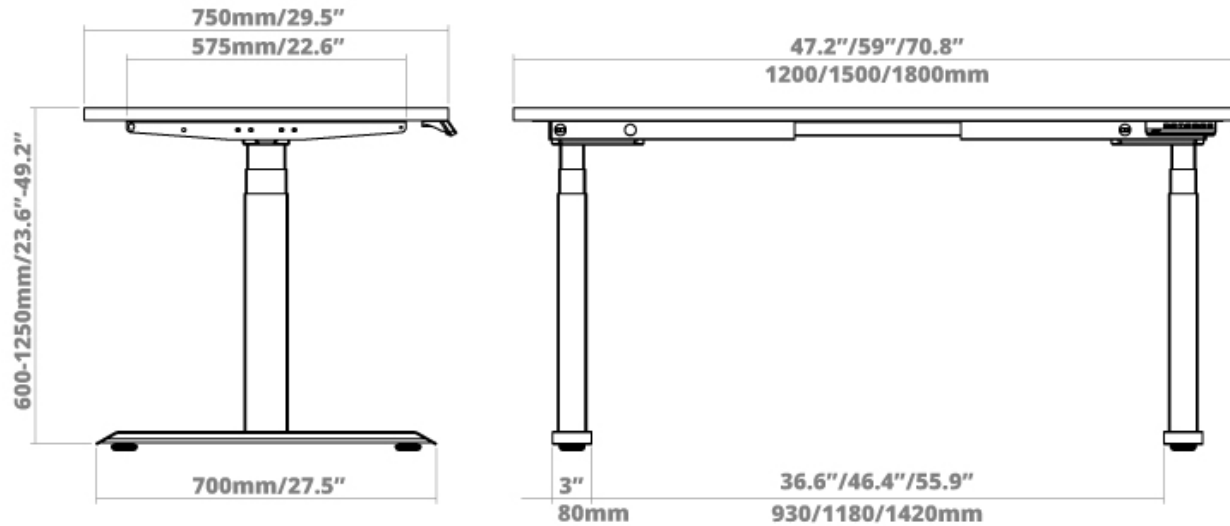

DESKY

www.desky.ca

Desky Dual Sit Stand Desk Specification Sheet

Specifications

Height Range 23.6"- 49.2" (without desktop)

Gross Weight 79.4 lbs

Travel Speed 1.4" per second loaded

Noise Level 40db in motion

Base Width Suits desks 43.3" - 94.5"

Weight Capacity 308.6 lbs

Input Power 240v

Transformer Power 200W (0.1W on standby)

Cable Management Desky Mini Cable and Power Tray recommended

Hand Controller 4 memory presets