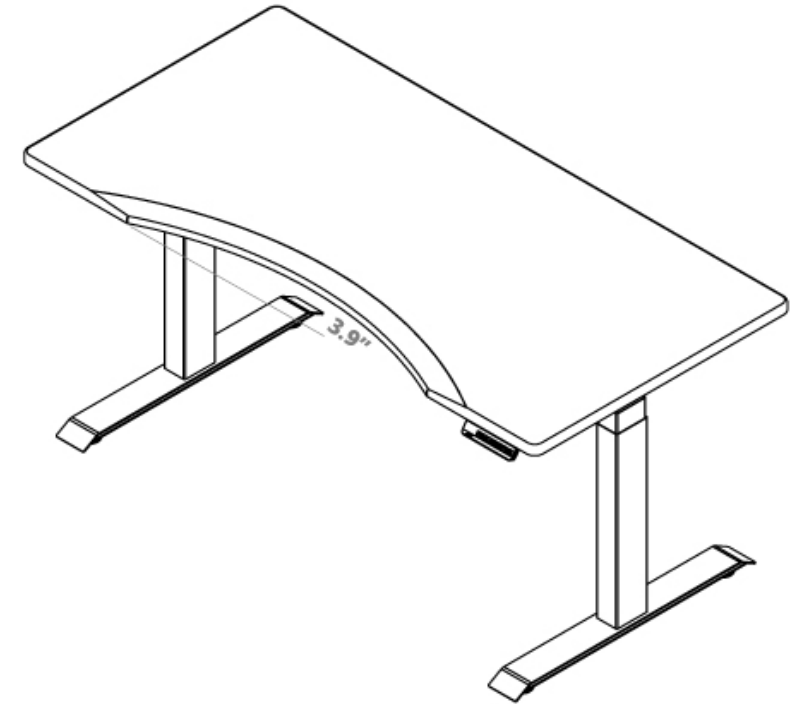

DESKY

www.desky.ca

Desky Dual Sit Stand Desk Specification Sheet

Specifications

Height Range 23.6"- 49.2" (without desktop)

Gross Weight 79.4 lbs

Travel Speed 1.4" per second loaded

Noise Level 40db in motion

Base Width Suits desks 43.3" - 94.5"

Weight Capacity 308.6 lbs

Input Power 240v

Transformer Power 200W (0.1W on standby)

Cable Management Desky Mini Cable and Power Tray recommended

Hand Controller 4 memory presets