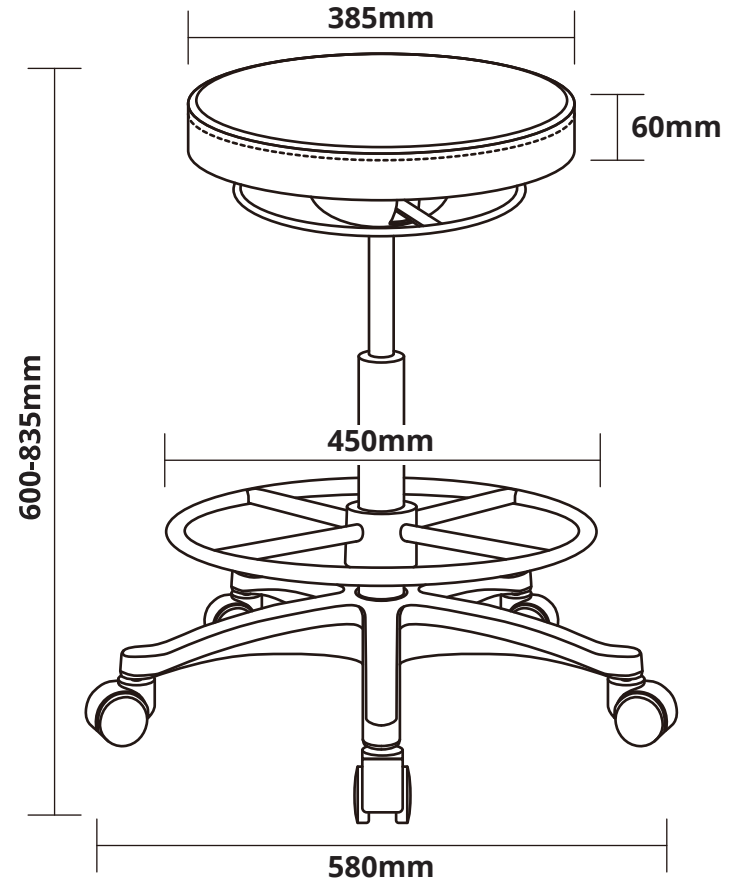

DESKY

Desky Drafting Stool Specification Sheet

Specifications

Dimensions 580 x 385 x 600-835 mm

Weight Capacity 100kg

Surface Material PU Leather Upholstered

Base Type Nylon Plastic Base, Steel Foot Rest