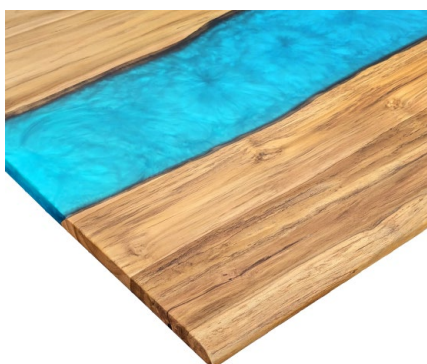

Teak - Blue Resin River